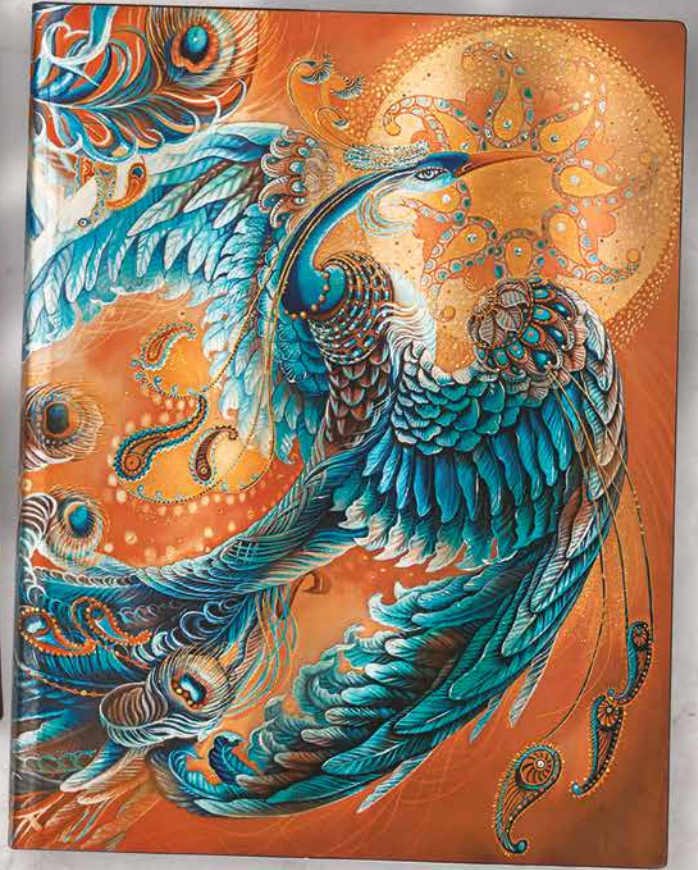

FRONT/BACK

Firebird Bookmark
40 × 185 mm

£2.95	9 781439 796542
-------	-----------------

Firebird Canvas Bag
380 × 380 × 90 mm

£16.30	9 781439 797549
--------	-----------------

THE STORY BEHIND THE DESIGN

Legend has it that hanging a Bird of Happiness in one's home will bring good health and fortune to all who live under its warm embrace. Artist Nadezhda Sokolova, also known as Nadya Sokolova, has taken inspiration from this classic tale of Russian folklore for these designs. Using her unique style of batik painting on silk, Sokolova captures the warmth and optimism of these "wood chip birds."

Similar to the Slavic story of the Firebird, the Bird of Happiness, or Pomor dove, is a symbol of family happiness and also represents the sun. It comes from the story of a hunter who carved such a

bird for his sick son. When he hung the carving above his son's bed, it magically came to life, with the boy exclaiming "Here is the sun!" as he experienced a miraculous recovery. Today, the birds are often hung in multiple spots inside the home where the movement of warm air brings them to life, spinning them in a circle where they hang.