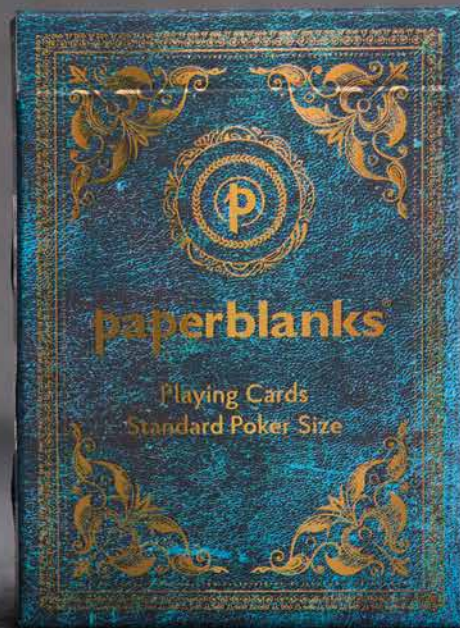

HARDCOVER JOURNALS

N MINI	PG 49–55
N MIDI	PG 61–68
SLIM	PG 74
N ULTRA	PG 75–81
N GRANDE	PG 86–87

SOFTCOVER FLEXIS

N MINI	PG 56–60
N MIDI	PG 69–73
N ULTRA	PG 82–85

N NEW ITEMS

Lifestyle Accessories

PAPERBLANKS PLAYING CARDS