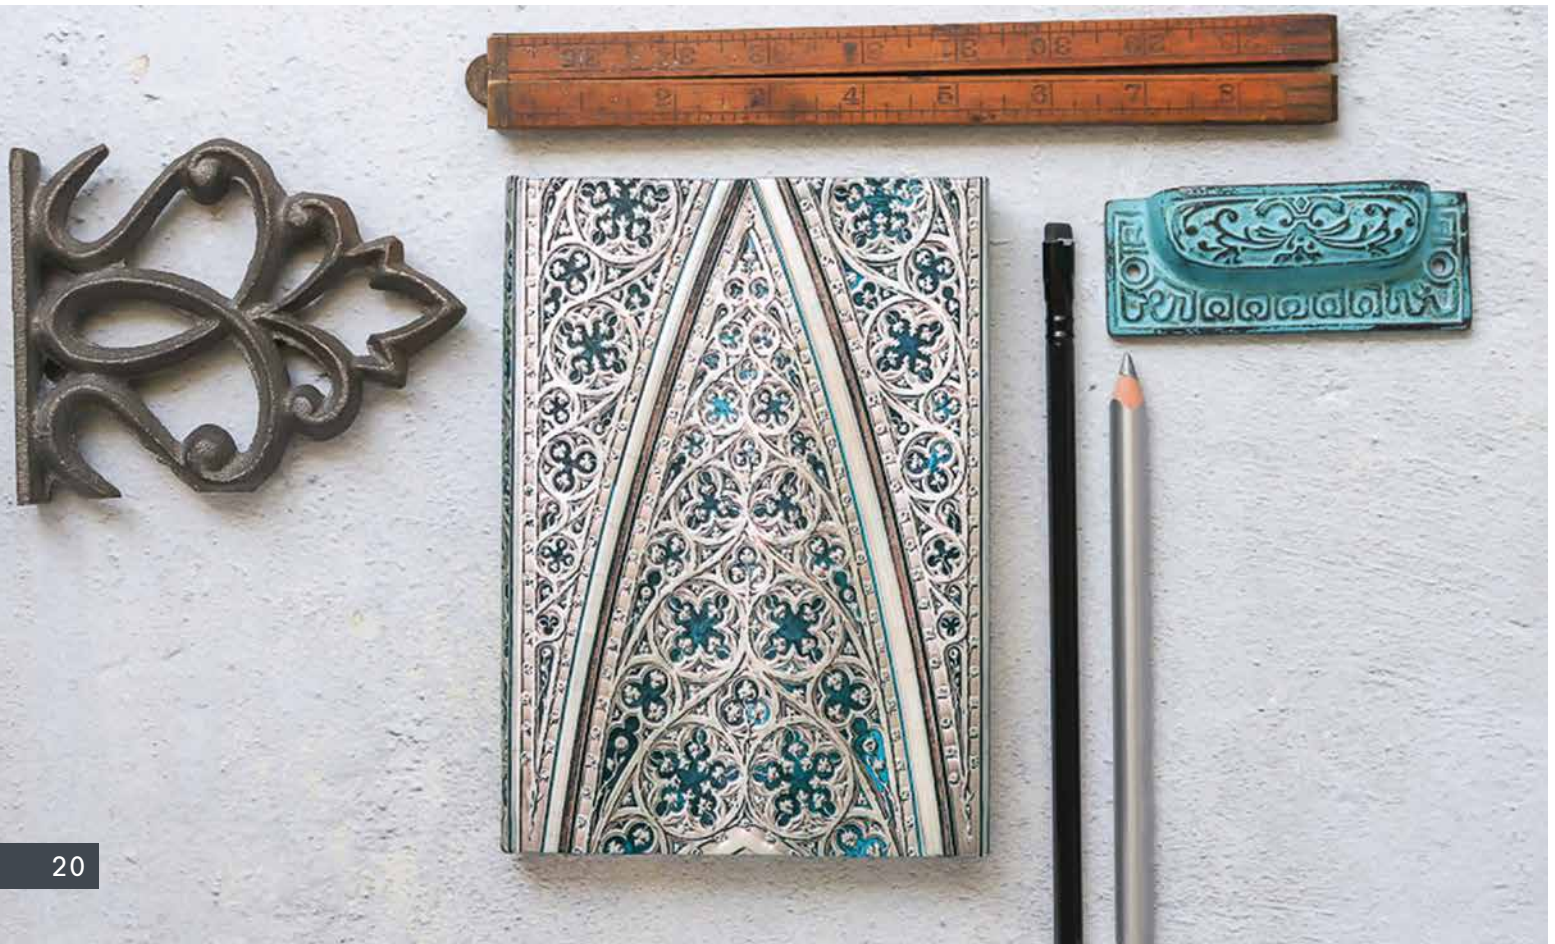

Vault of the Milan Cathedral Ultra
180 × 230 mm • 120 gsm

☒ £24.99	144 Pages	9 781439 796757
☐ £24.99	144 Pages	9 781439 796764

Vault of the Milan Cathedral Midi
125 × 180 mm • 120 gsm

☒ £17.99	144 Pages	9 781439 796771
☐ £17.99	144 Pages	9 781439 796788

Vault of the Milan Cathedral Pencil Case
220 × 30 × 68 mm

£9.99	9 781439 797433

Vault of the Milan Cathedral Bookmark
40 × 185 mm

£2.95	9 781439 797488