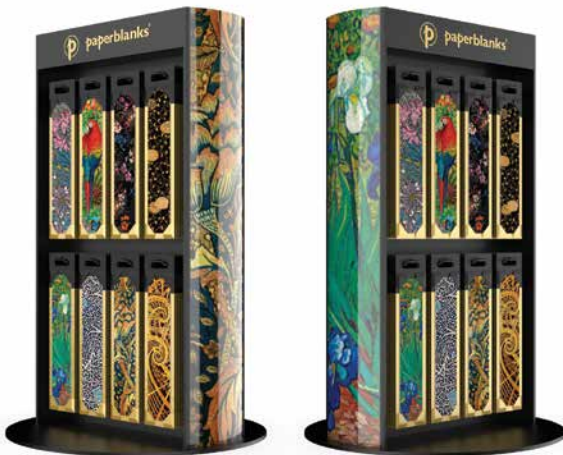

The Accessory Tier comes with customizable metal hooks that can be adapted to different packaging sizes and holds up to 75 bookmarks, 60 pen loops and 36 washi tape packages within each section of the tier. With 4 sections to fill within the tier, you can customize each section based on your product preferences. The accessory tier can also fit the corrugated accessory display which holds 9 pencil cases or 15 playing card decks.

Accessory Tier

COUNTERTOP DISPLAY HEADER & BASE

Display Header, 85 mm H

Display Header, 85 mm H

Turntable, 40 mm H

BLACK ACRYLIC BOOKMARK AND ACCESSORY DISPLAY

APPROXIMATELY 563 MM HIGH & 360 MM DIAMETER

The Black Acrylic Bookmark and Accessory Display comes with hooks that can hold 16 SKUs (20 units per hook). The total capacity of this countertop display is up to 320 units.