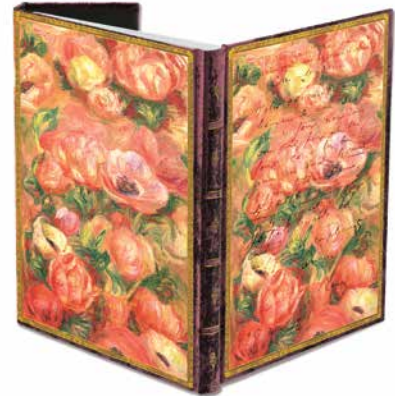

THE STORY BEHIND THE DESIGN

French artist Pierre-Auguste Renoir (1841–1919) was one of the leading painters of the Impressionist movement. He created several thousand paintings in his lifetime and is acclaimed for his portraiture and dreamy landscapes. His works are some of the most well-known and frequently reproduced in the history of art.

Impressionists were the radicals of the art world, defying the formal rules of academic painting by preferring to spontaneously paint outdoors rather than within the walls of a studio. This “on

the spot” style resulted in a greater awareness of colour and light and translated on canvas as rapid and broken brushstrokes that captured the fleeting quality of sunlight.

The Impressionist group, which also included founding member Berthe Morisot, often exhibited together as well as individually. In 1892 Renoir wrote to Morisot ahead of her first solo exhibition in Paris, and that letter is reproduced here against the lush backdrop of his *Bed of Anemones* painting.