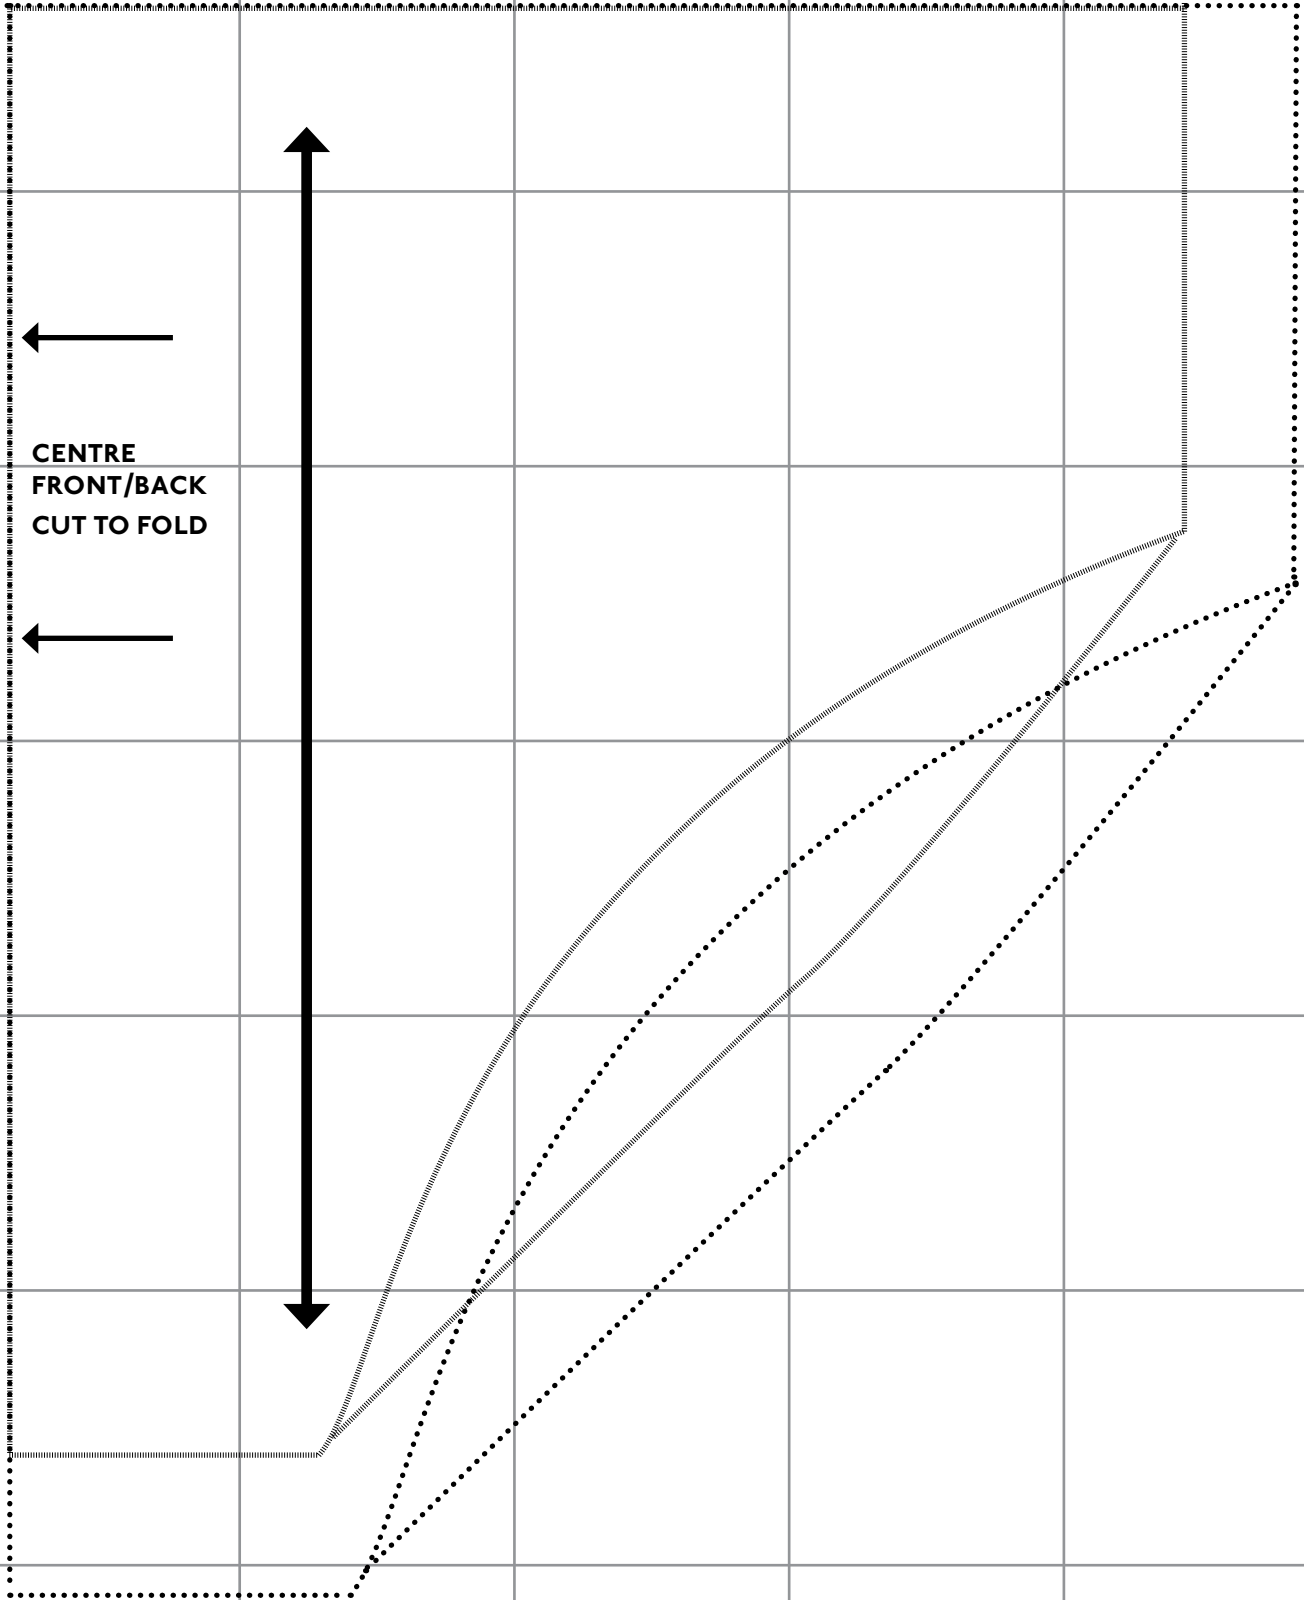

# RUFFLE KNICKERS

6-16 months

18 months-4 years

**CENTRE  
FRONT/BACK  
CUT TO FOLD**