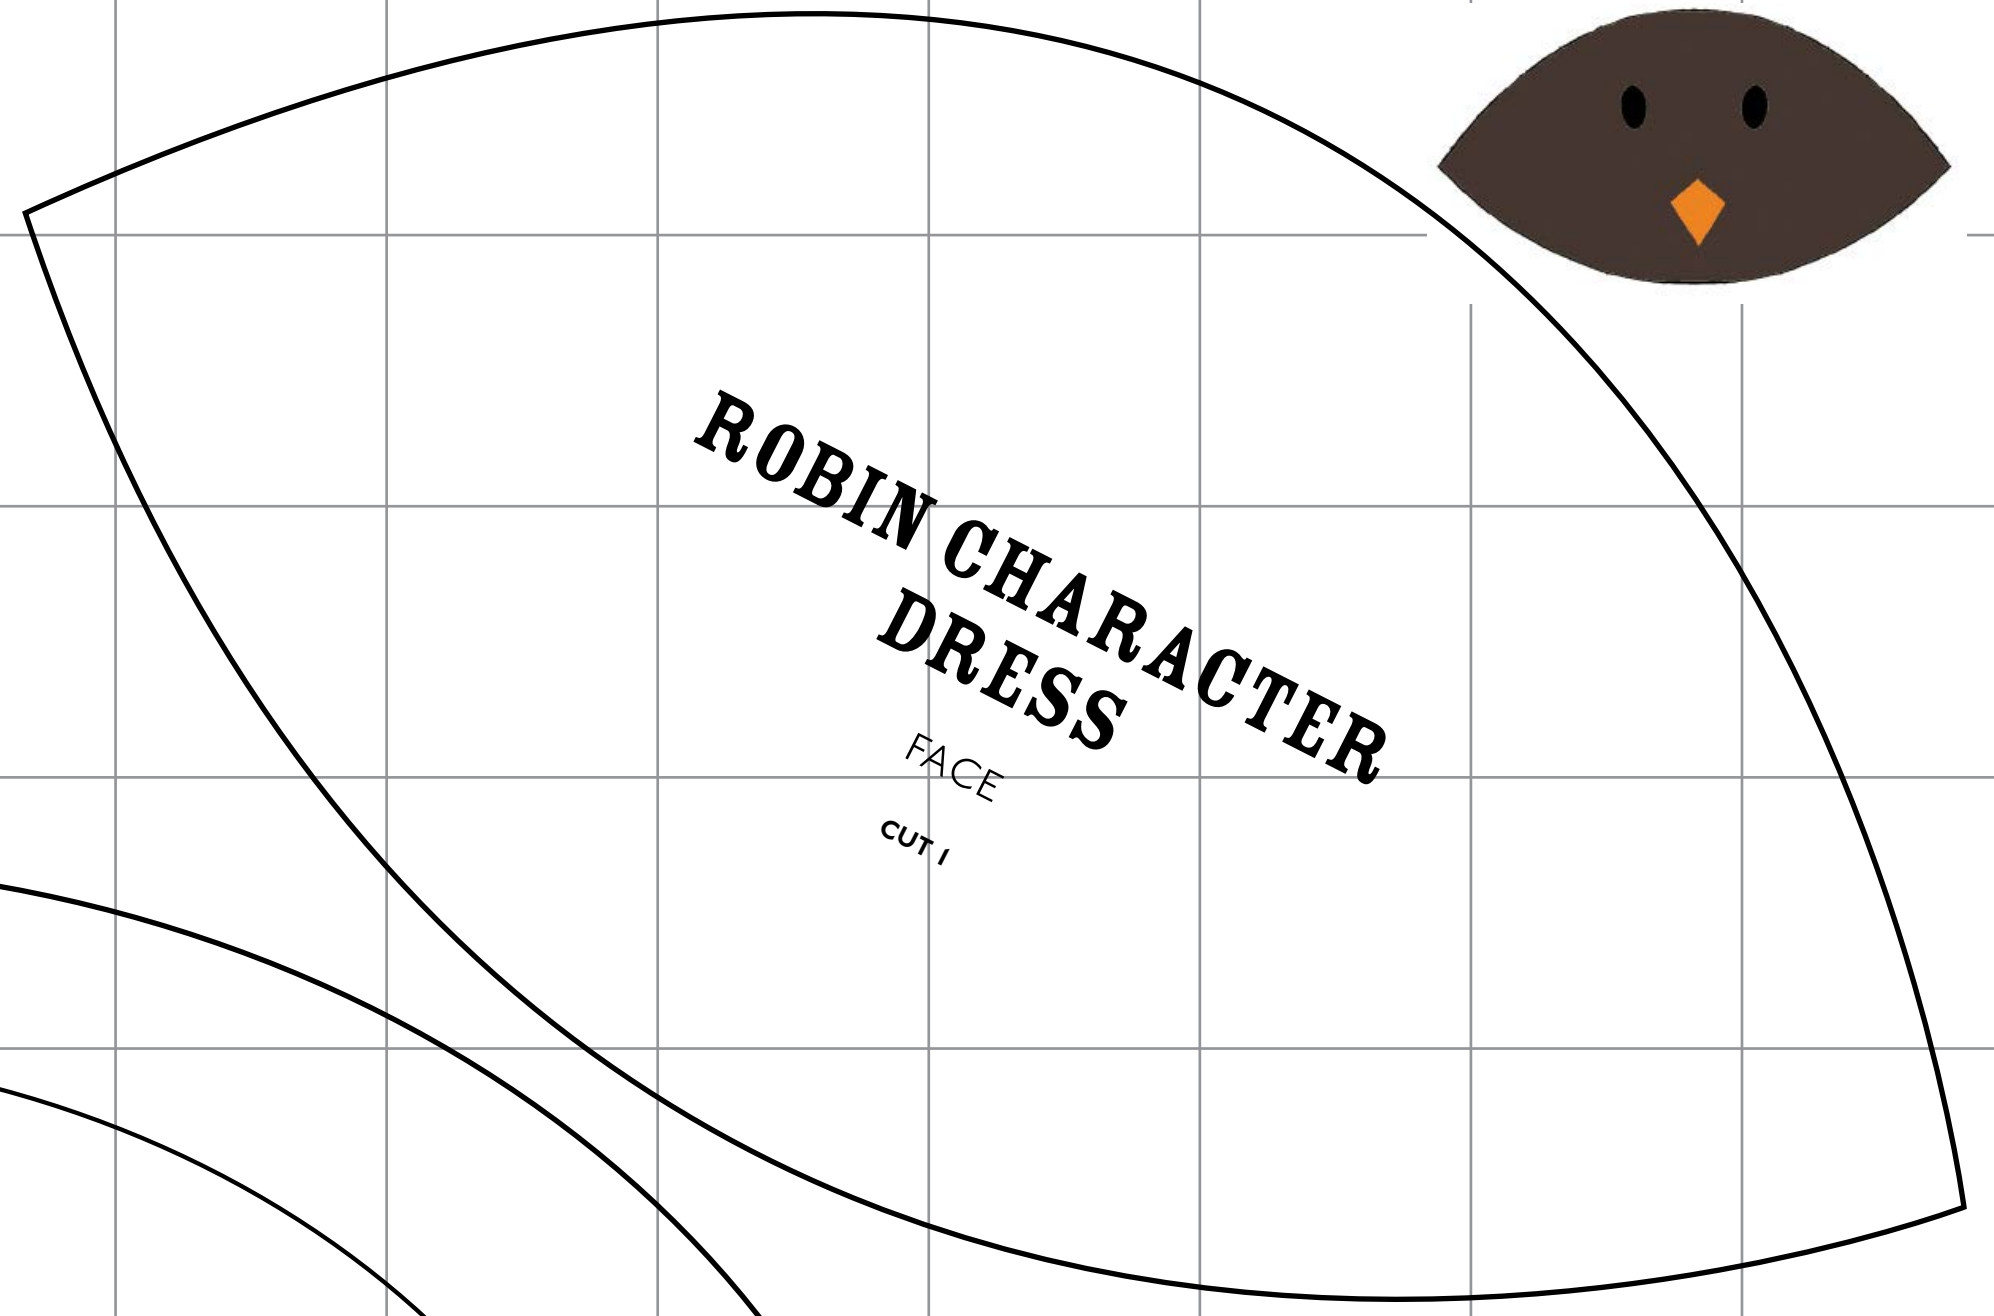

ROBIN CHARACTER DRESS

FINISHED MEASUREMENTS

SIZE	LENGTH FROM SNP*	CHEST
6-18 months	44cm (17½in)	58cm (23in)
18 months-3 years	49cm (19½in)	62cm (24½in)
3-5 years	55cm (22in)	68cm (27in)
5-7 years	62cm (24½in)	75cm (30in)

*SNP - side neck point (measured from point on garment closest to neck)

FOOT

CUT 2

EYE

CUT 2

BEAK

CUT 1

ROBIN CHARACTER DRESS

FACE

CUT 1

ROBIN CHARACTER DRESS

TUMMY POCKET

CUT 1

ROBIN CHARACTER DRESS

CONTRAST TUMMY PANEL

CUT 1

ROBIN CHARACTER DRESS

STRAP

CUT 2

BUTTONHOLES