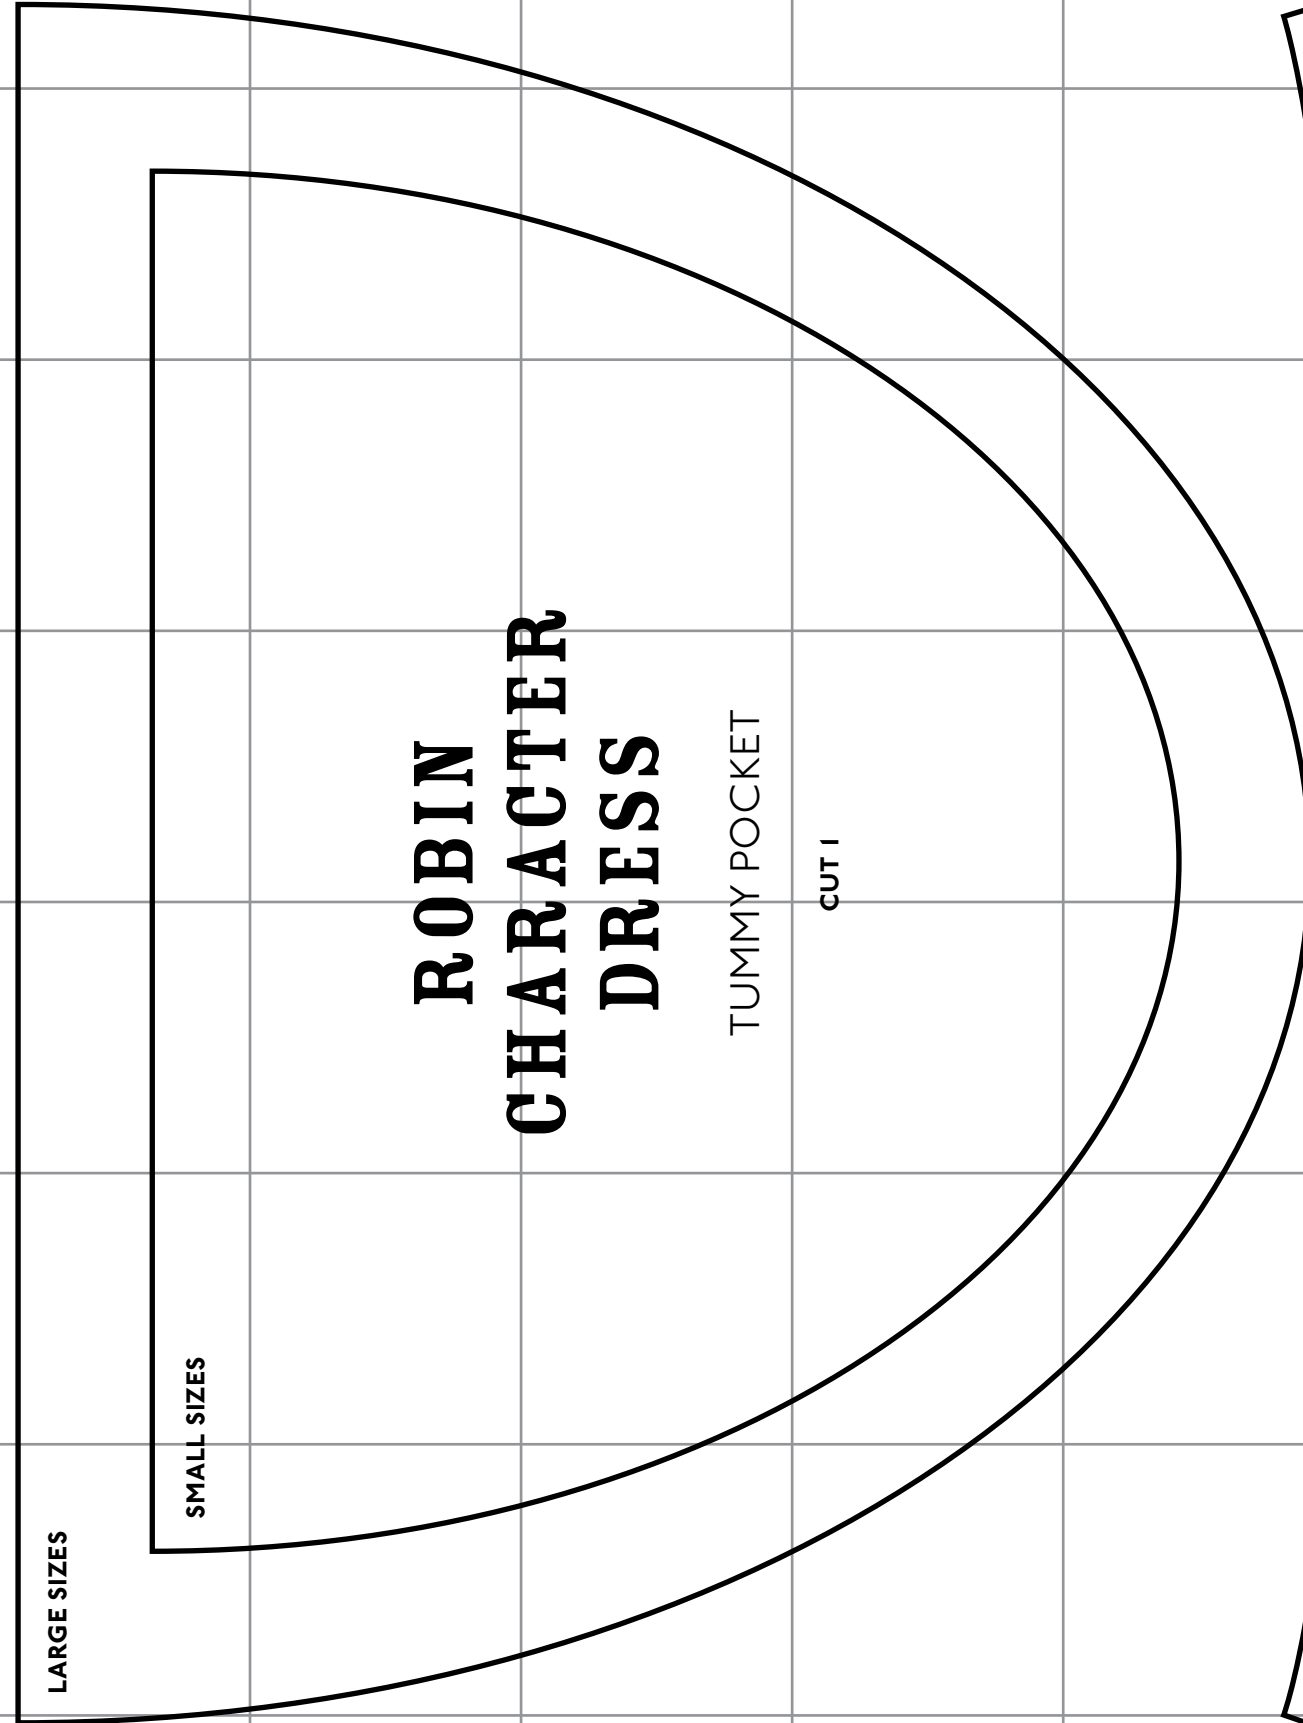

ROBIN CHARACTER DRESS

FINISHED MEASUREMENTS

SIZE	LENGTH FROM SNP*	CHEST
6-18 months	44cm (17½in)	58cm (23in)
18 months-3 years	49cm (19½in)	62cm (24½in)
3-5 years	55cm (22in)	68cm (27in)
5-7 years	62cm (24½in)	75cm (30in)

*SNP - side neck point (measured from point on garment closest to neck)

FOOT

CUT 2

EYE

CUT 2

BEAK

CUT 1

ROBIN CHARACTER DRESS

FACE

CUT 1

ROBIN CHARACTER DRESS

TUMMY POCKET

CUT 1

ROBIN CHARACTER DRESS

CONTRAST TUMMY PANEL

CUT 1

ROBIN CHARACTER DRESS

STRAP

CUT 2

BUTTONHOLES