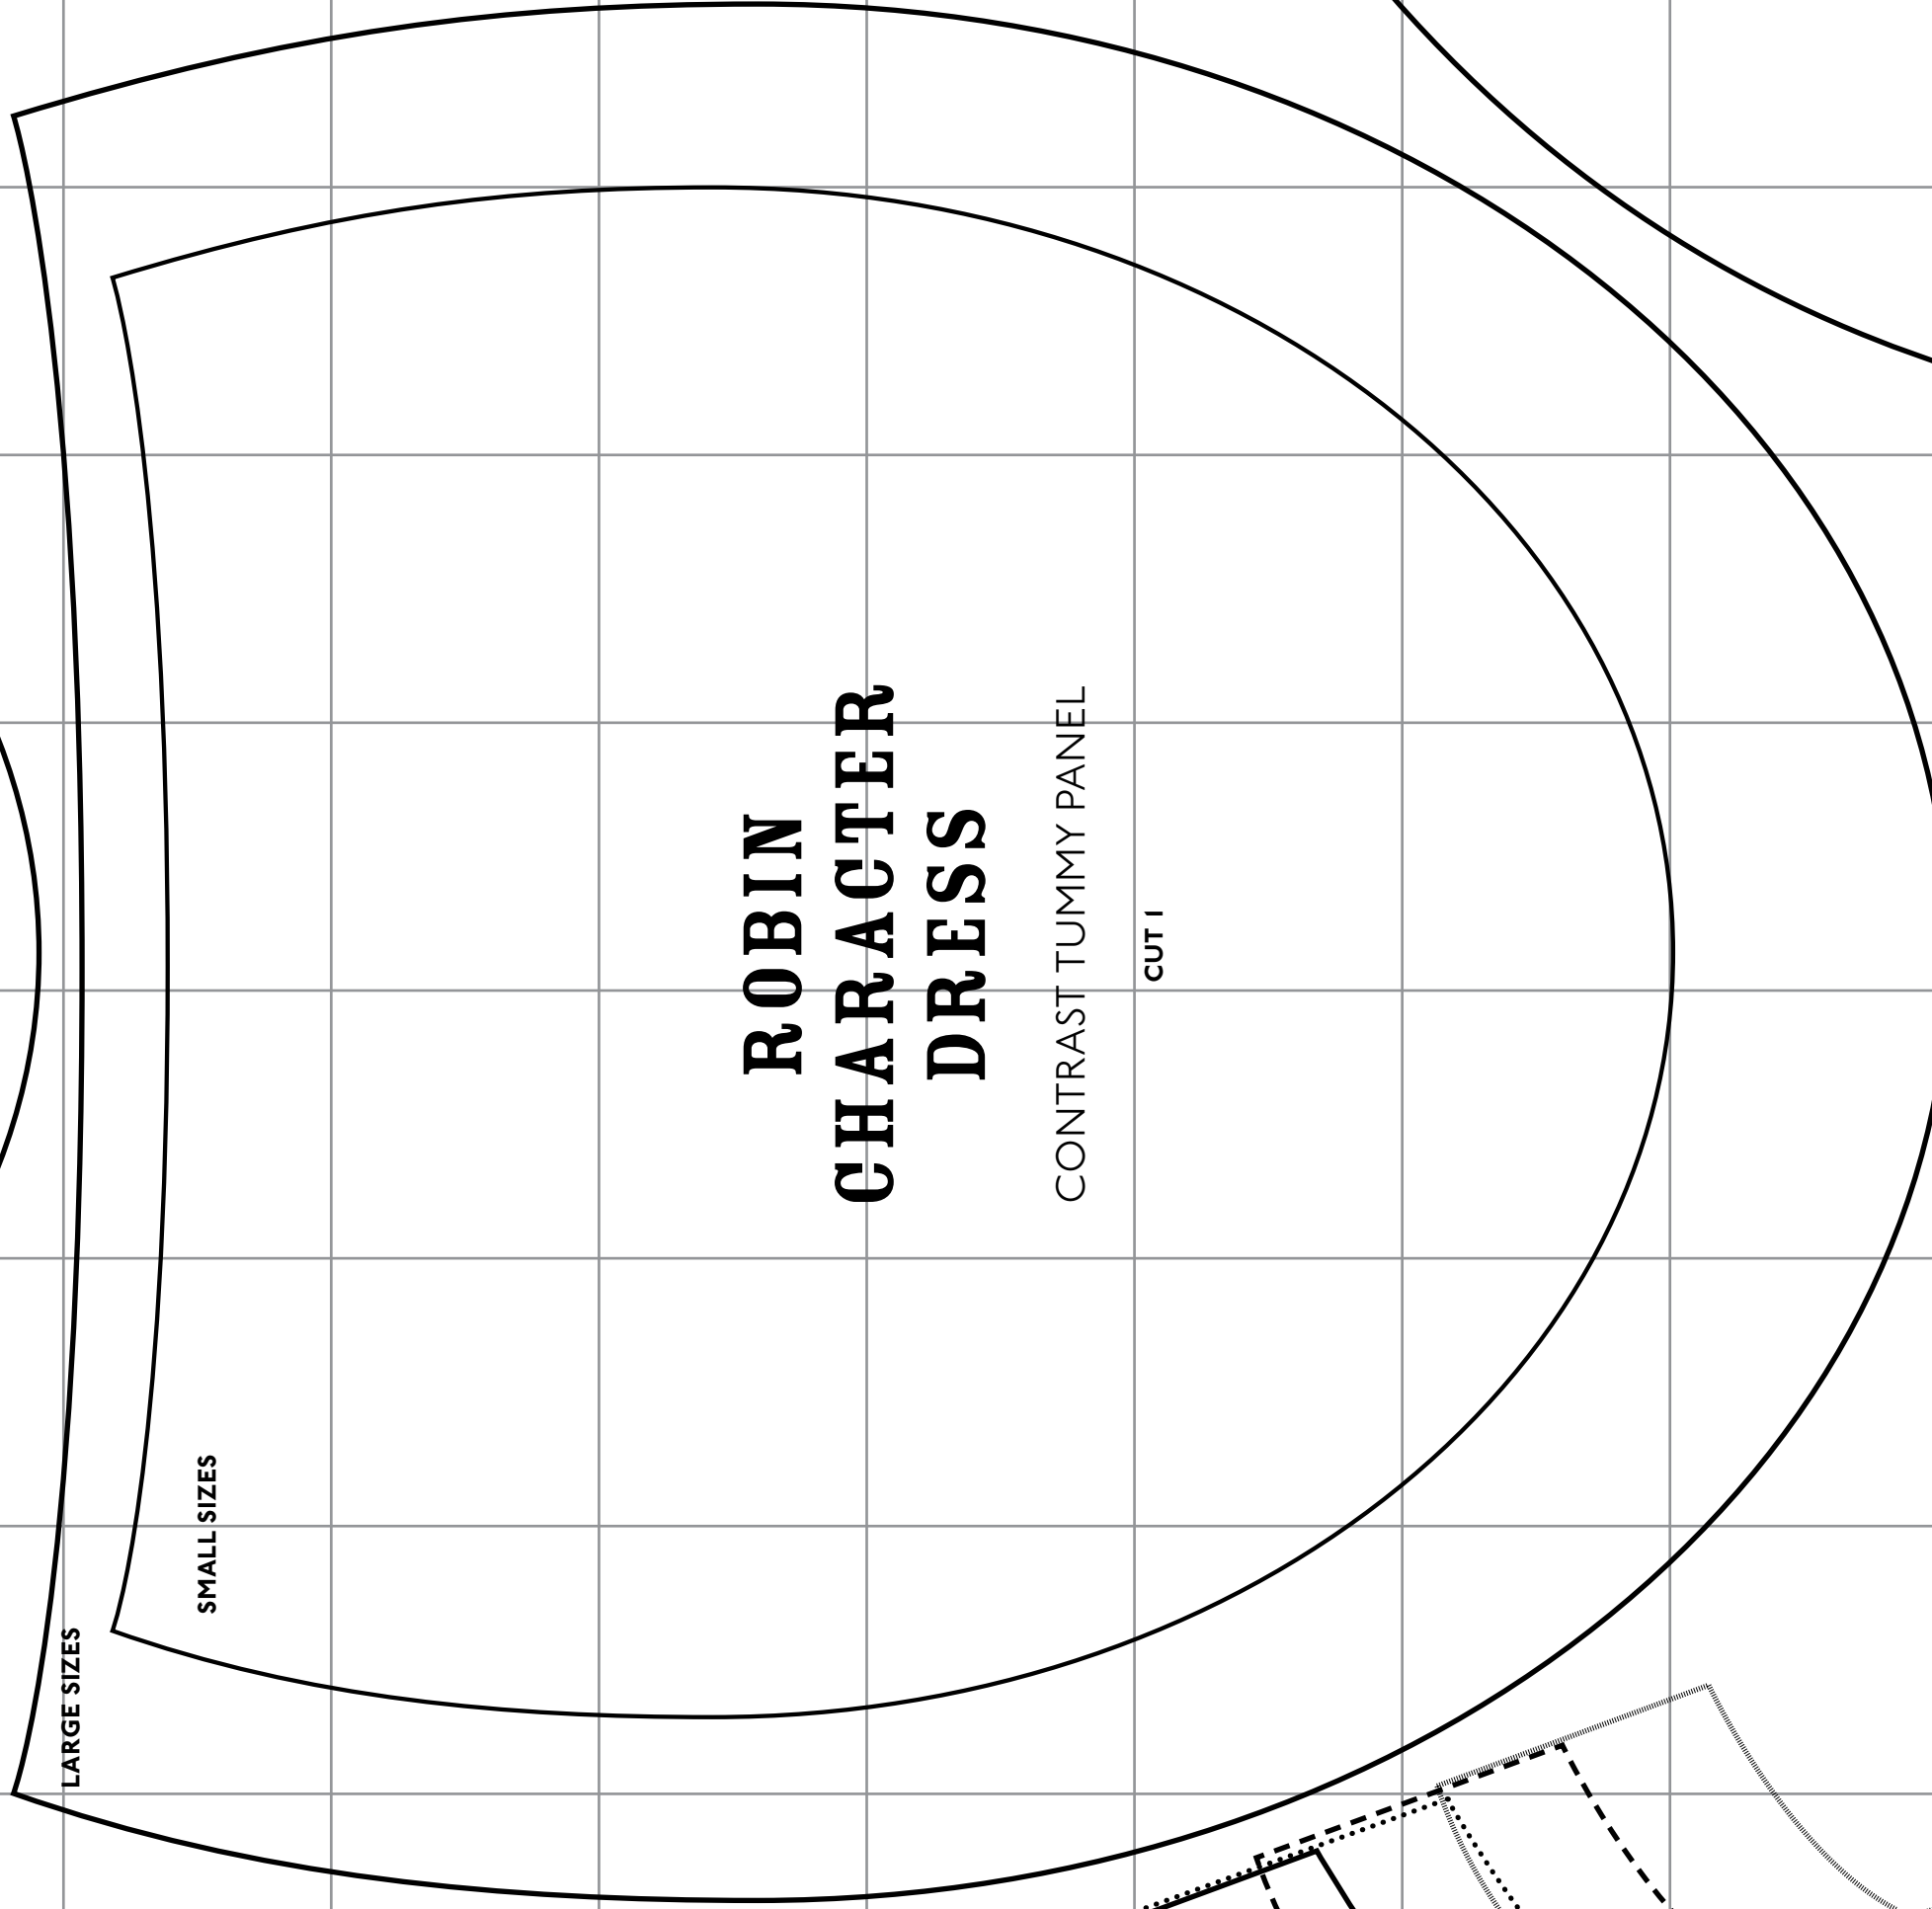

ROBIN CHARACTER DRESS

FINISHED MEASUREMENTS

SIZE	LENGTH FROM SNP*	CHEST
6-18 months	44cm (17½in)	58cm (23in)
18 months-3 years	49cm (19½in)	62cm (24½in)
3-5 years	55cm (22in)	68cm (27in)
5-7 years	62cm (24½in)	75cm (30in)

*SNP - side neck point (measured from point on garment closest to neck)

FOOT

CUT 2

EYE

CUT 2

BEAK

CUT 1

ROBIN CHARACTER DRESS

FACE

CUT 1

ROBIN CHARACTER DRESS

TUMMY POCKET

CUT 1

ROBIN CHARACTER DRESS

CONTRAST TUMMY PANEL

CUT 1

CENTRE BACK CUT TO FOLD

CENTRE BACK CUT TO FOLD

CHARACTER DRESS

FRONT

CUT 1

ROBIN CHARACTER DRESS

BACK

CUT 1