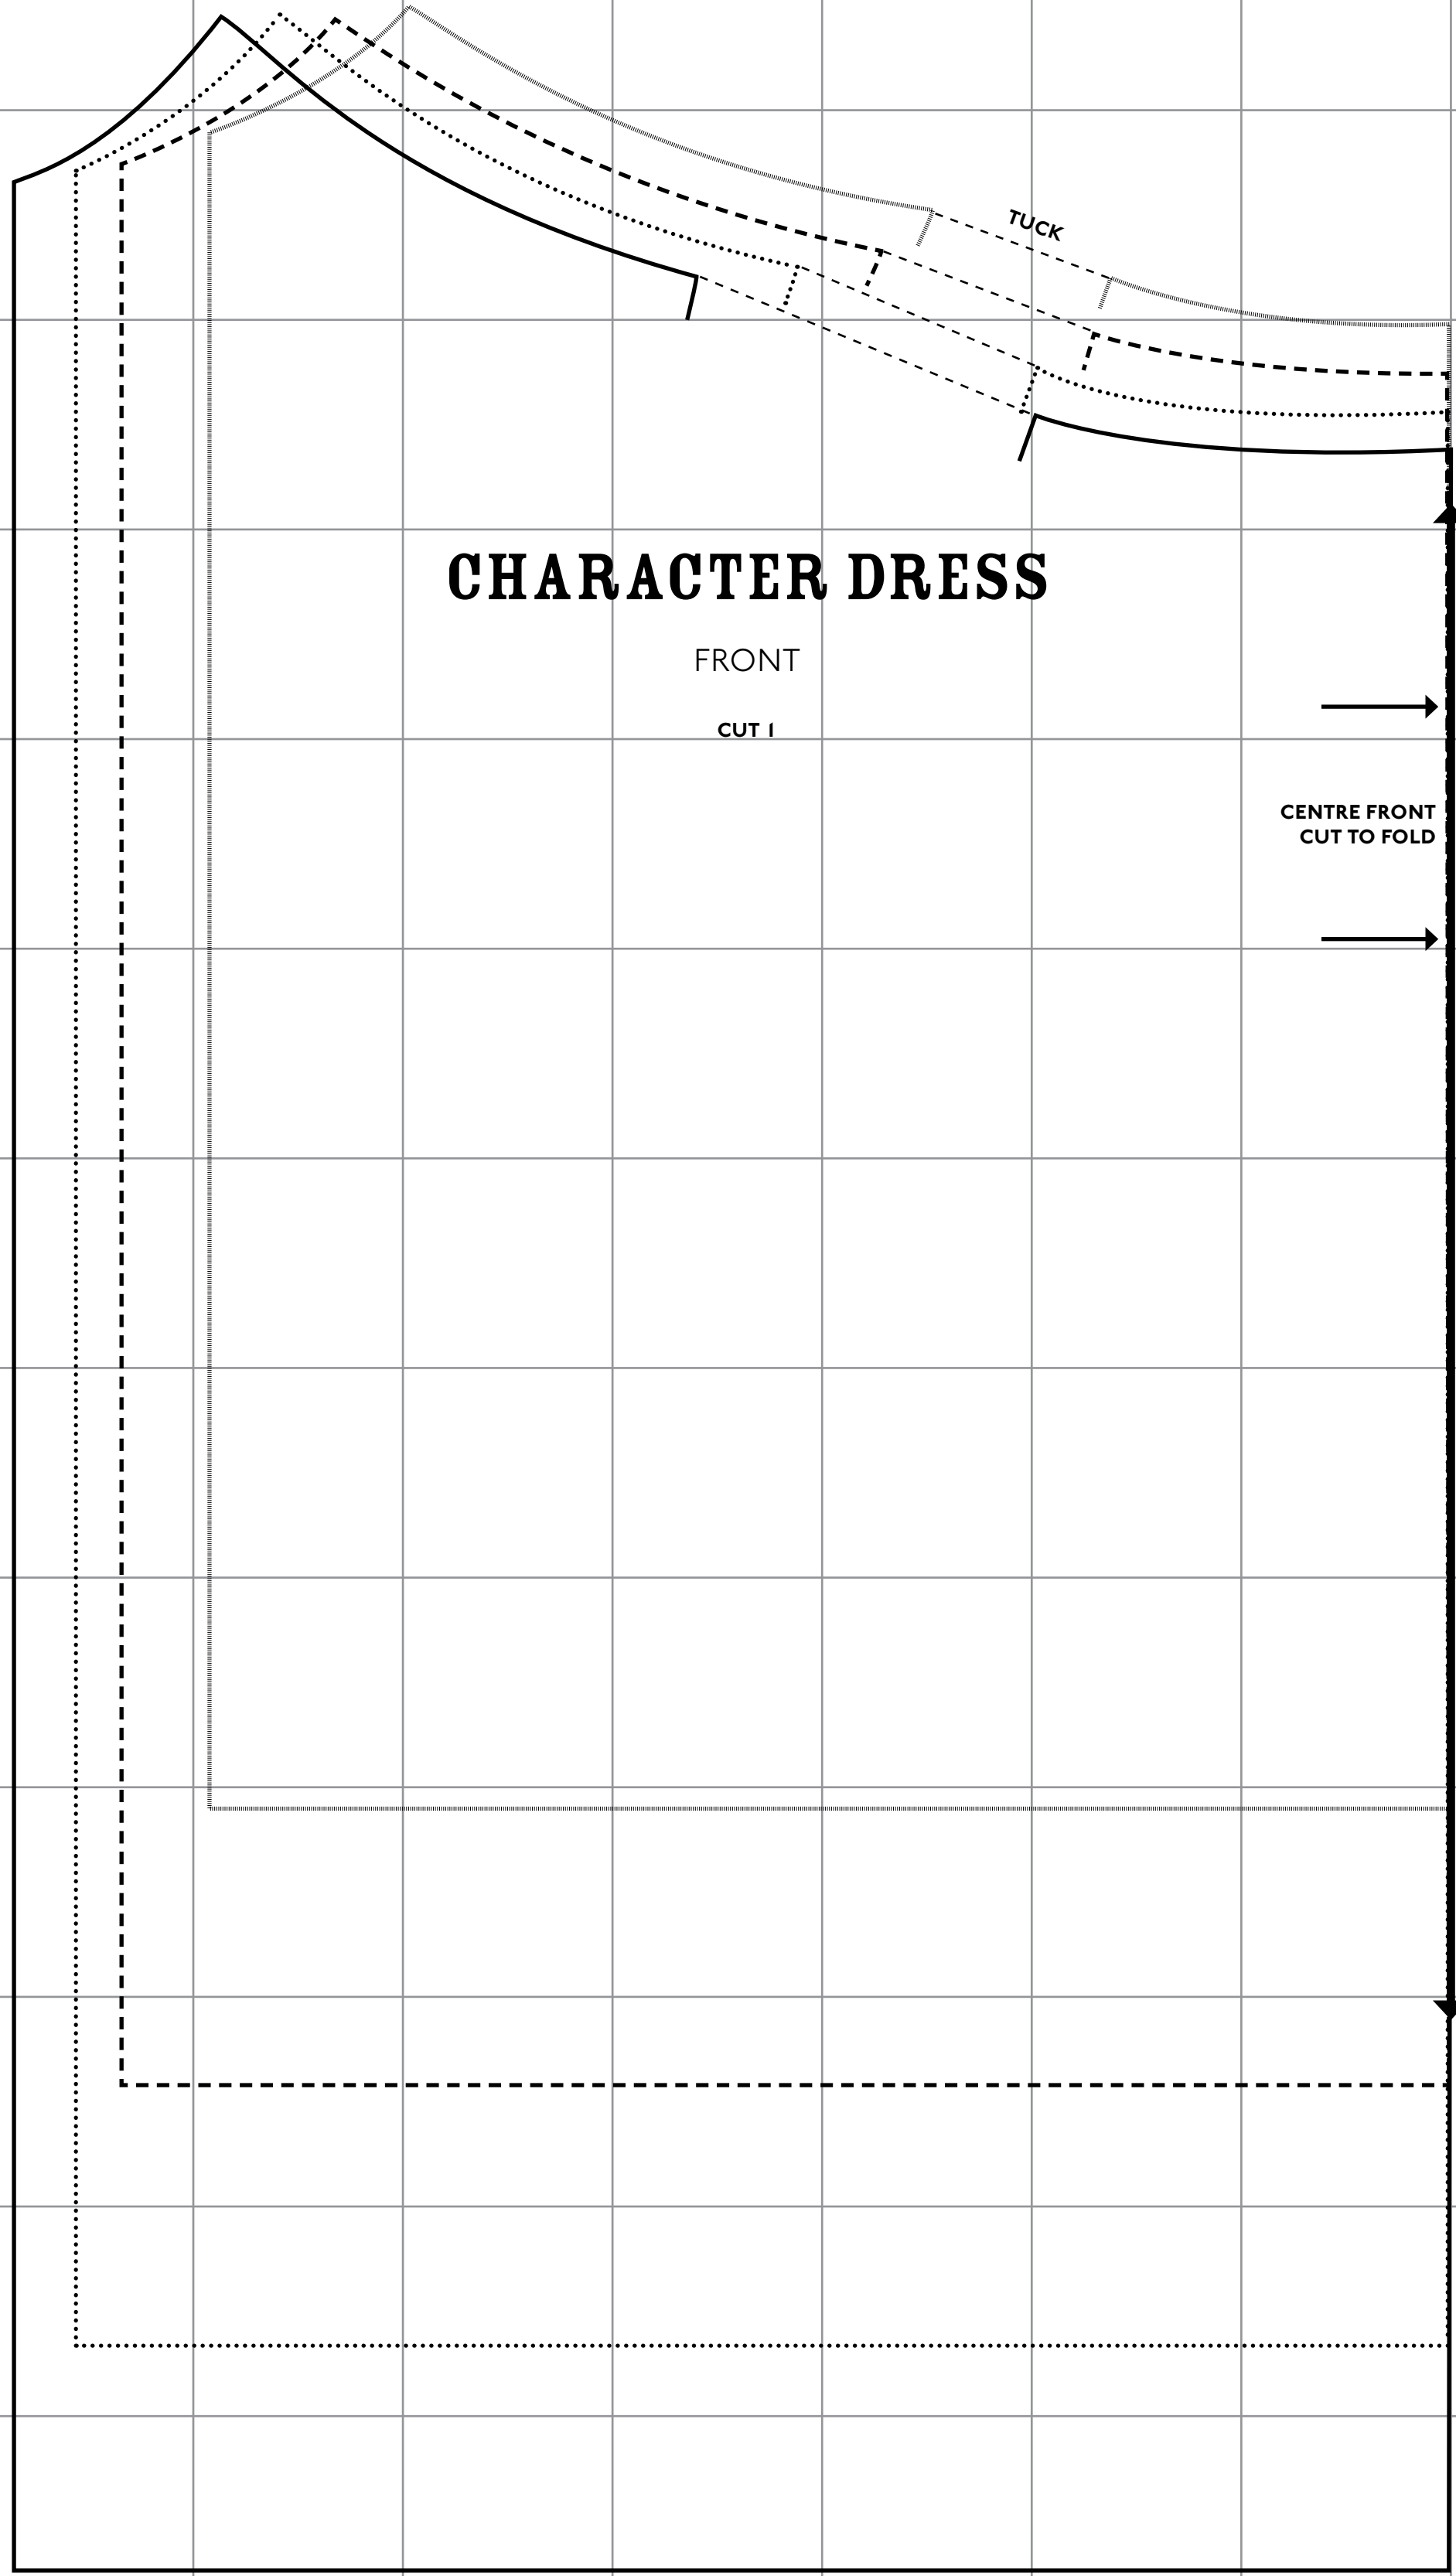

ROBIN CHARACTER DRESS

FINISHED MEASUREMENTS

SIZE	LENGTH FROM SNP*	CHEST
6-18 months	44cm (17½in)	58cm (23in)
18 months-3 years	49cm (19½in)	62cm (24½in)
3-5 years	55cm (22in)	68cm (27in)
5-7 years	62cm (24½in)	75cm (30in)

*SNP - side neck point (measured from point on garment closest to neck)

FOOT

CUT 2

EYE

CUT 2

BEAK

CUT 1

ROBIN CHARACTER DRESS

FACE

CUT 1

ROBIN CHARACTER DRESS

TUMMY POCKET

CUT 1

ROBIN CHARACTER DRESS

CONTRAST TUMMY PANEL

CUT 1

CENTRE BACK CUT TO FOLD

CENTRE BACK CUT TO FOLD

CHARACTER DRESS

FRONT

CUT 1

ROBIN CHARACTER DRESS

BACK

CUT 1