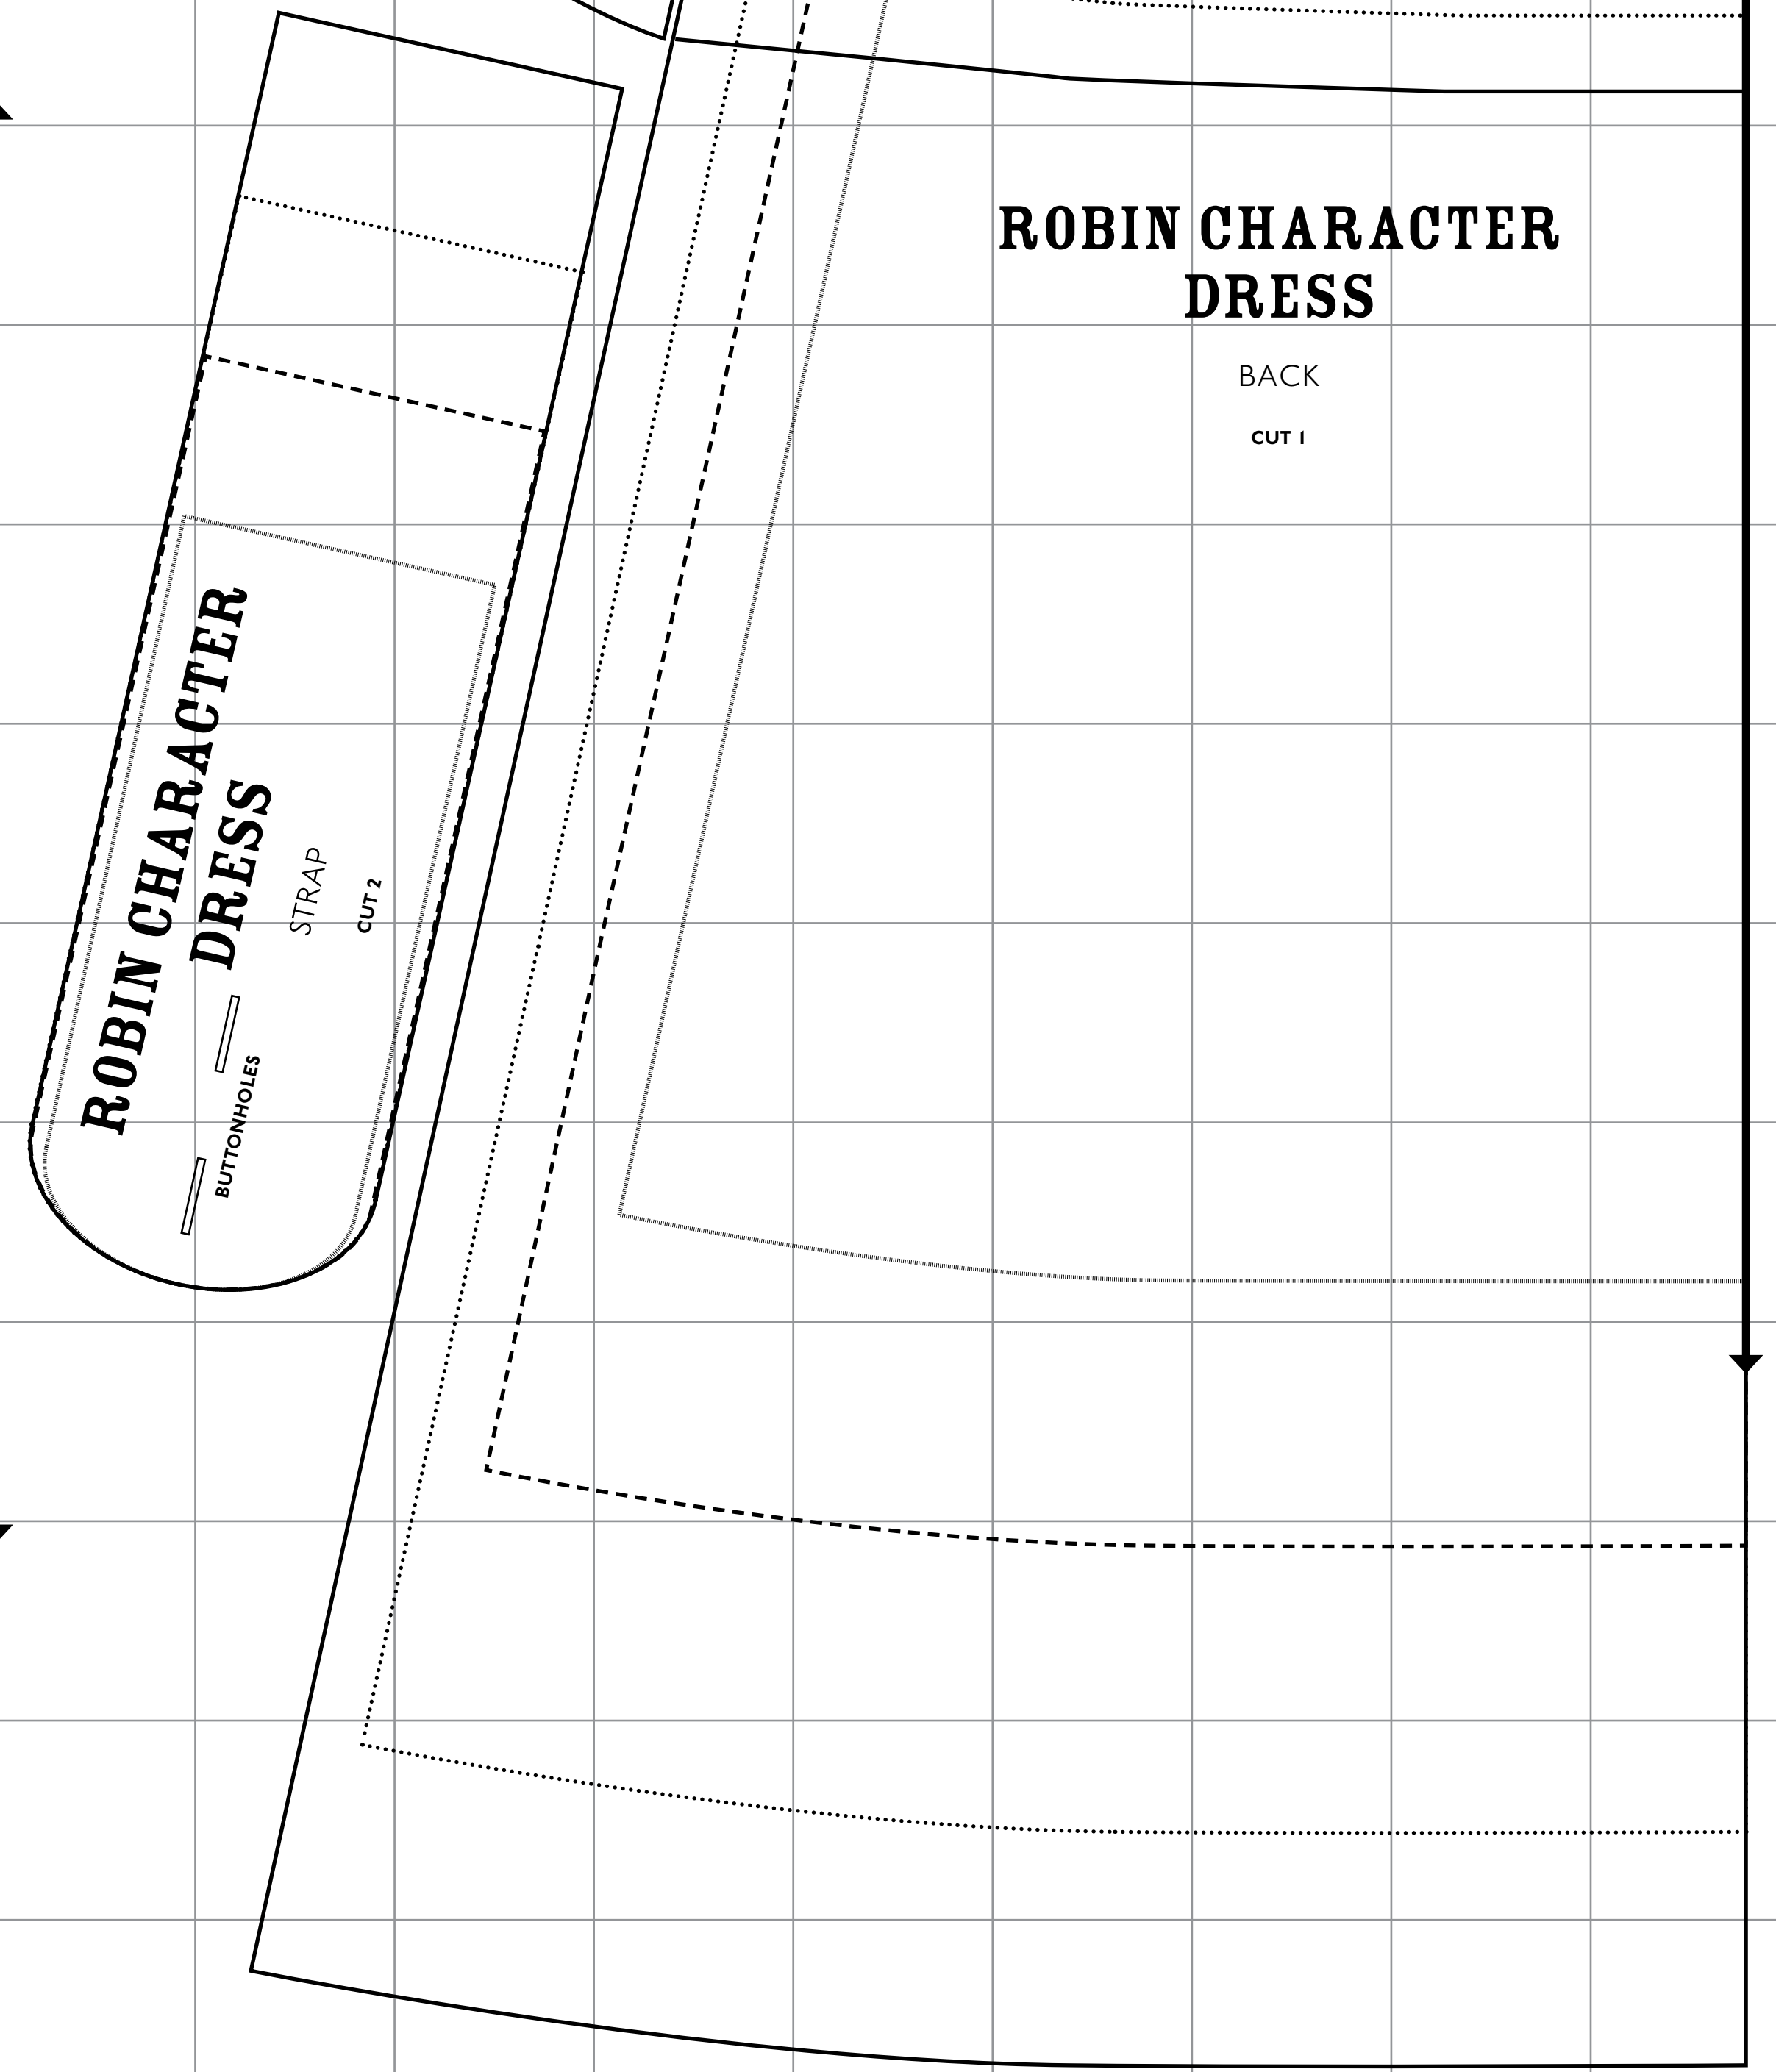

ROBIN CHARACTER DRESS

FINISHED MEASUREMENTS

SIZE	LENGTH FROM SNP*	CHEST
6-18 months	44cm (17½in)	58cm (23in)
18 months-3 years	49cm (19½in)	62cm (24½in)
3-5 years	55cm (22in)	68cm (27in)
5-7 years	62cm (24½in)	75cm (30in)

*SNP - side neck point (measured from point on garment closest to neck)

FOOT

CUT 2

EYE

CUT 2

BEAK

CUT 1

ROBIN CHARACTER DRESS

CENTRE BACK CUT TO FOLD

CENTRE BACK CUT TO FOLD

CHARACTER DRESS

FRONT

CUT 1

ROBIN CHARACTER DRESS

BACK

CUT 1

ROBIN CHARACTER DRESS

STRAP

CUT 2

BUTTONHOLES