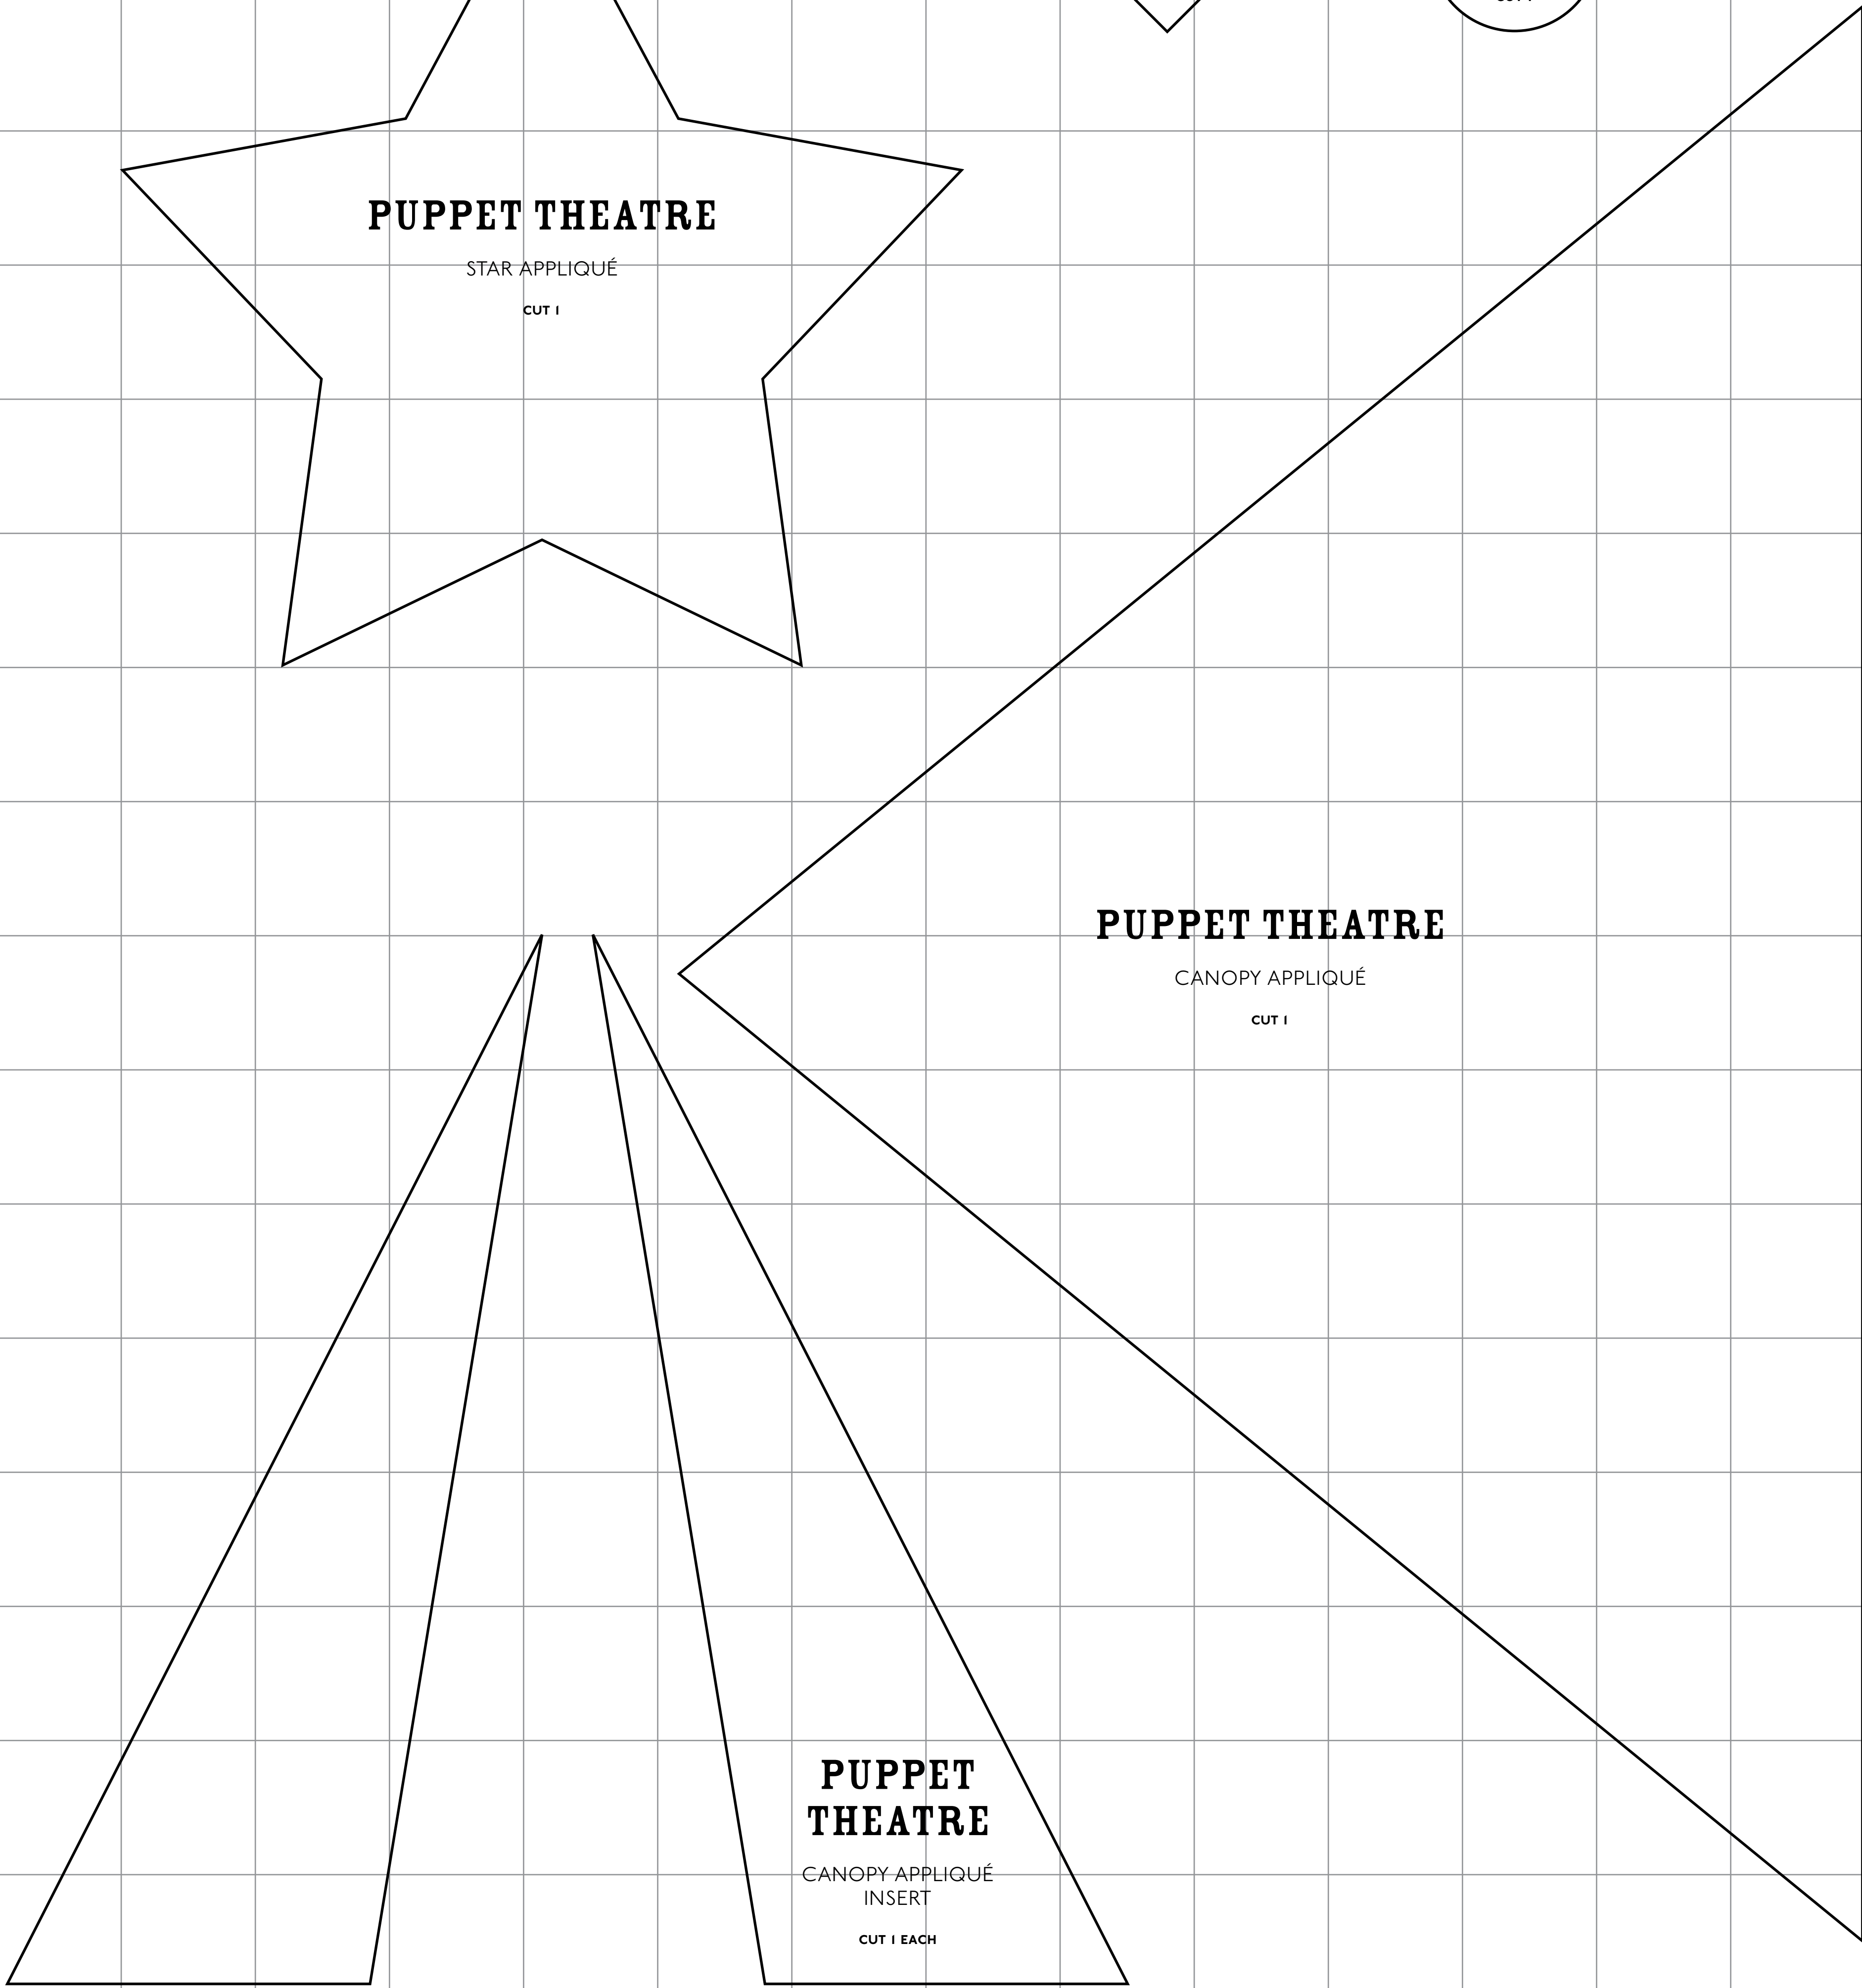

PUPPET THEATRE

FINAL MEASUREMENTS
70cm X 143cm

TAB
POSITION

TAB
POSITION

TAB
POSITION