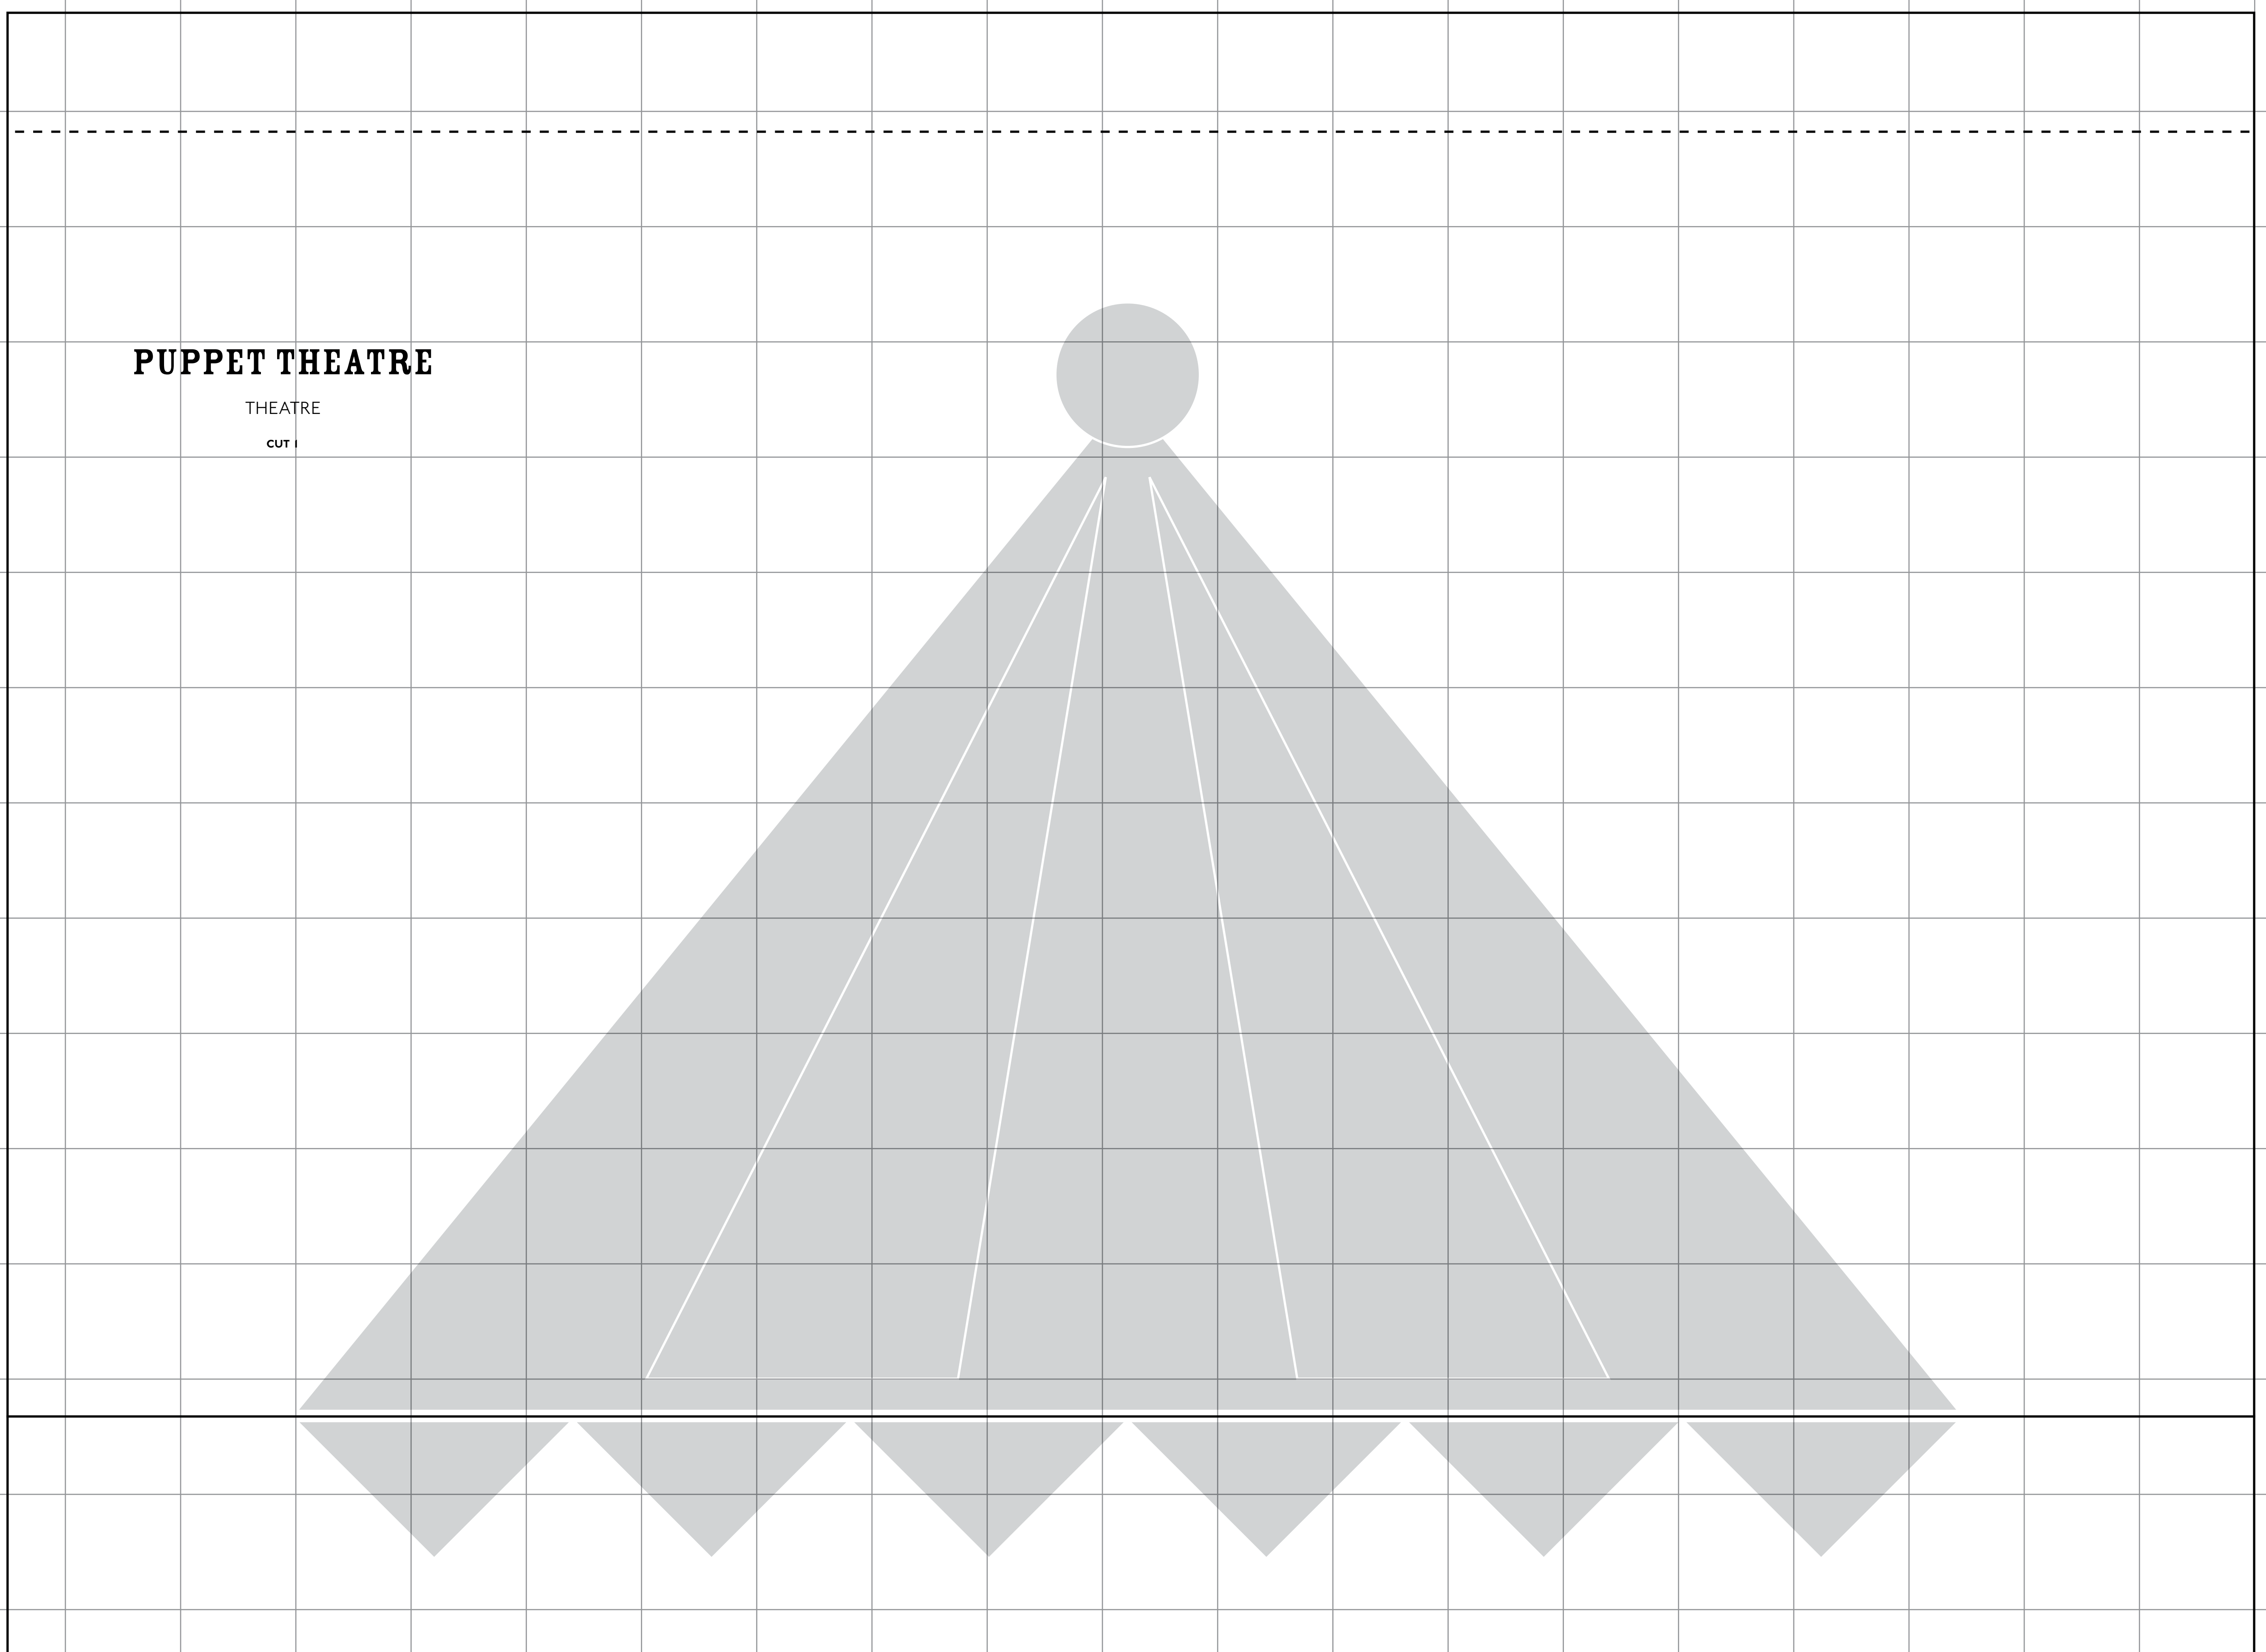

PUPPET THEATRE

FINAL MEASUREMENTS
70cm X 143cm

TAB
POSITION

TAB
POSITION

TAB
POSITION