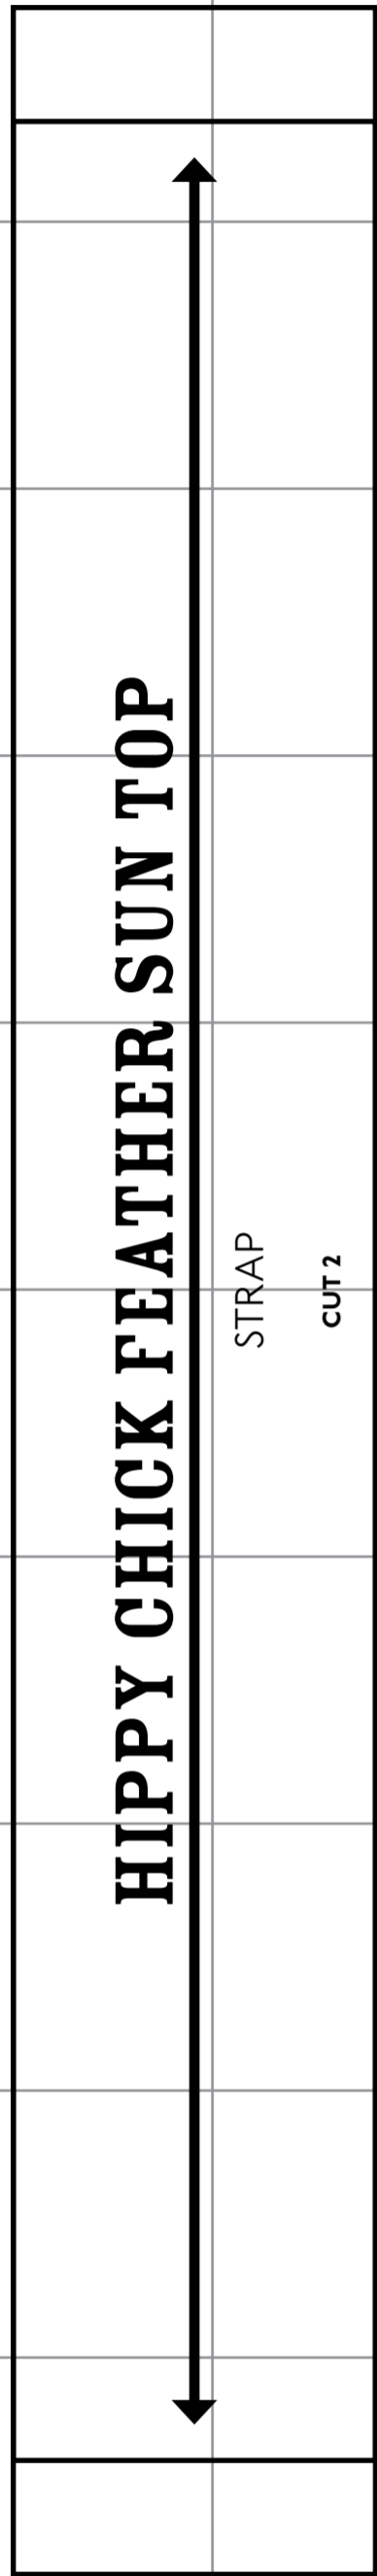

# HIPPY CHICK FEATHER SUN TOP

## FINISHED MEASUREMENTS

SIZE	LENGTH FROM SNP*	CHEST	HEM CIRCUMFERENCE
6-18 months	44cm (17½in)	55cm (22in)	80cm (31½in)
18 months-3 years	49cm (19½in)	60cm (24in)	90cm (35½in)
3-5 years	55cm (22in)	66cm (26½in)	100cm (39½in)
5-7 years	62cm (24½in)	71cm (28½in)	110cm (43in)

\*SNP – side neck point (measured from point on garment closest to neck)

**HIPPY CHICK  
FEATHER  
SUN TOP**

FRONT/BACK

CENTRE  
FRONT/BACK  
CUT TO FOLD