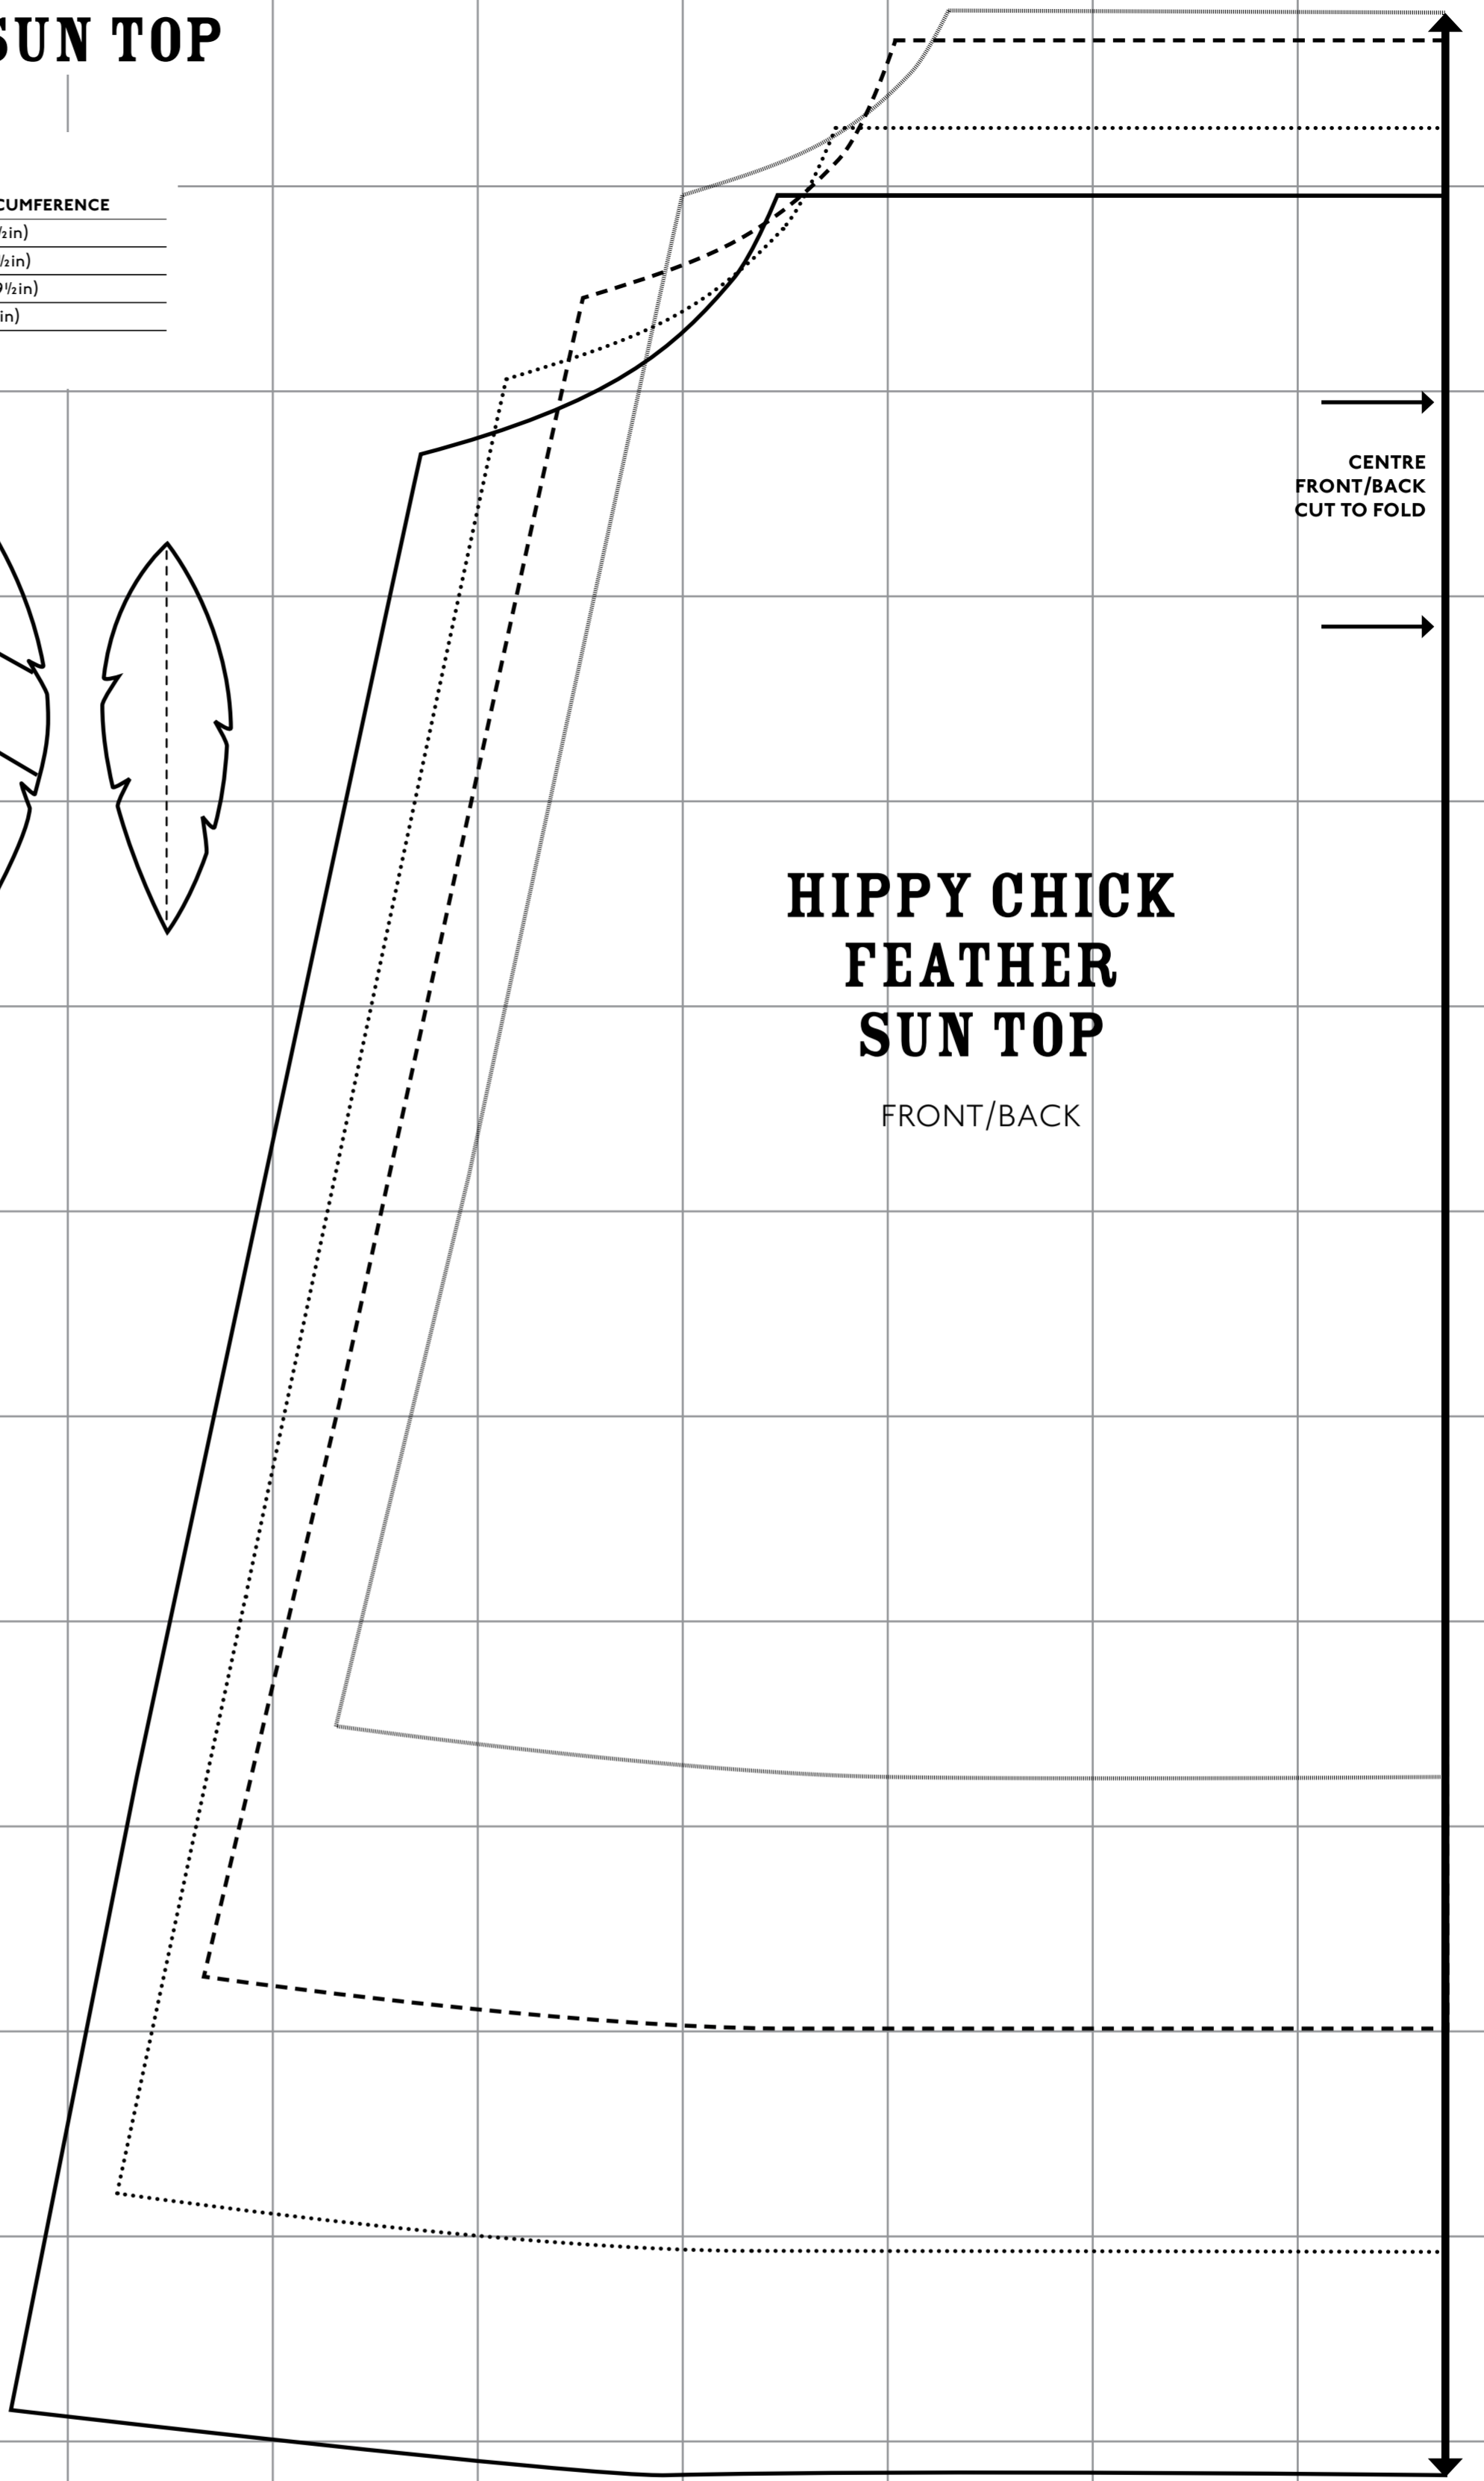

# HIPPY CHICK FEATHER SUN TOP

## FINISHED MEASUREMENTS

SIZE	LENGTH FROM SNP*	CHEST	HEM CIRCUMFERENCE
6-18 months	44cm (17½in)	55cm (22in)	80cm (31½in)
18 months-3 years	49cm (19½in)	60cm (24in)	90cm (35½in)
3-5 years	55cm (22in)	66cm (26½in)	100cm (39½in)
5-7 years	62cm (24½in)	71cm (28½in)	110cm (43in)

\*SNP – side neck point (measured from point on garment closest to neck)

**HIPPY CHICK  
FEATHER  
SUN TOP**

FRONT/BACK

CENTRE  
FRONT/BACK  
CUT TO FOLD