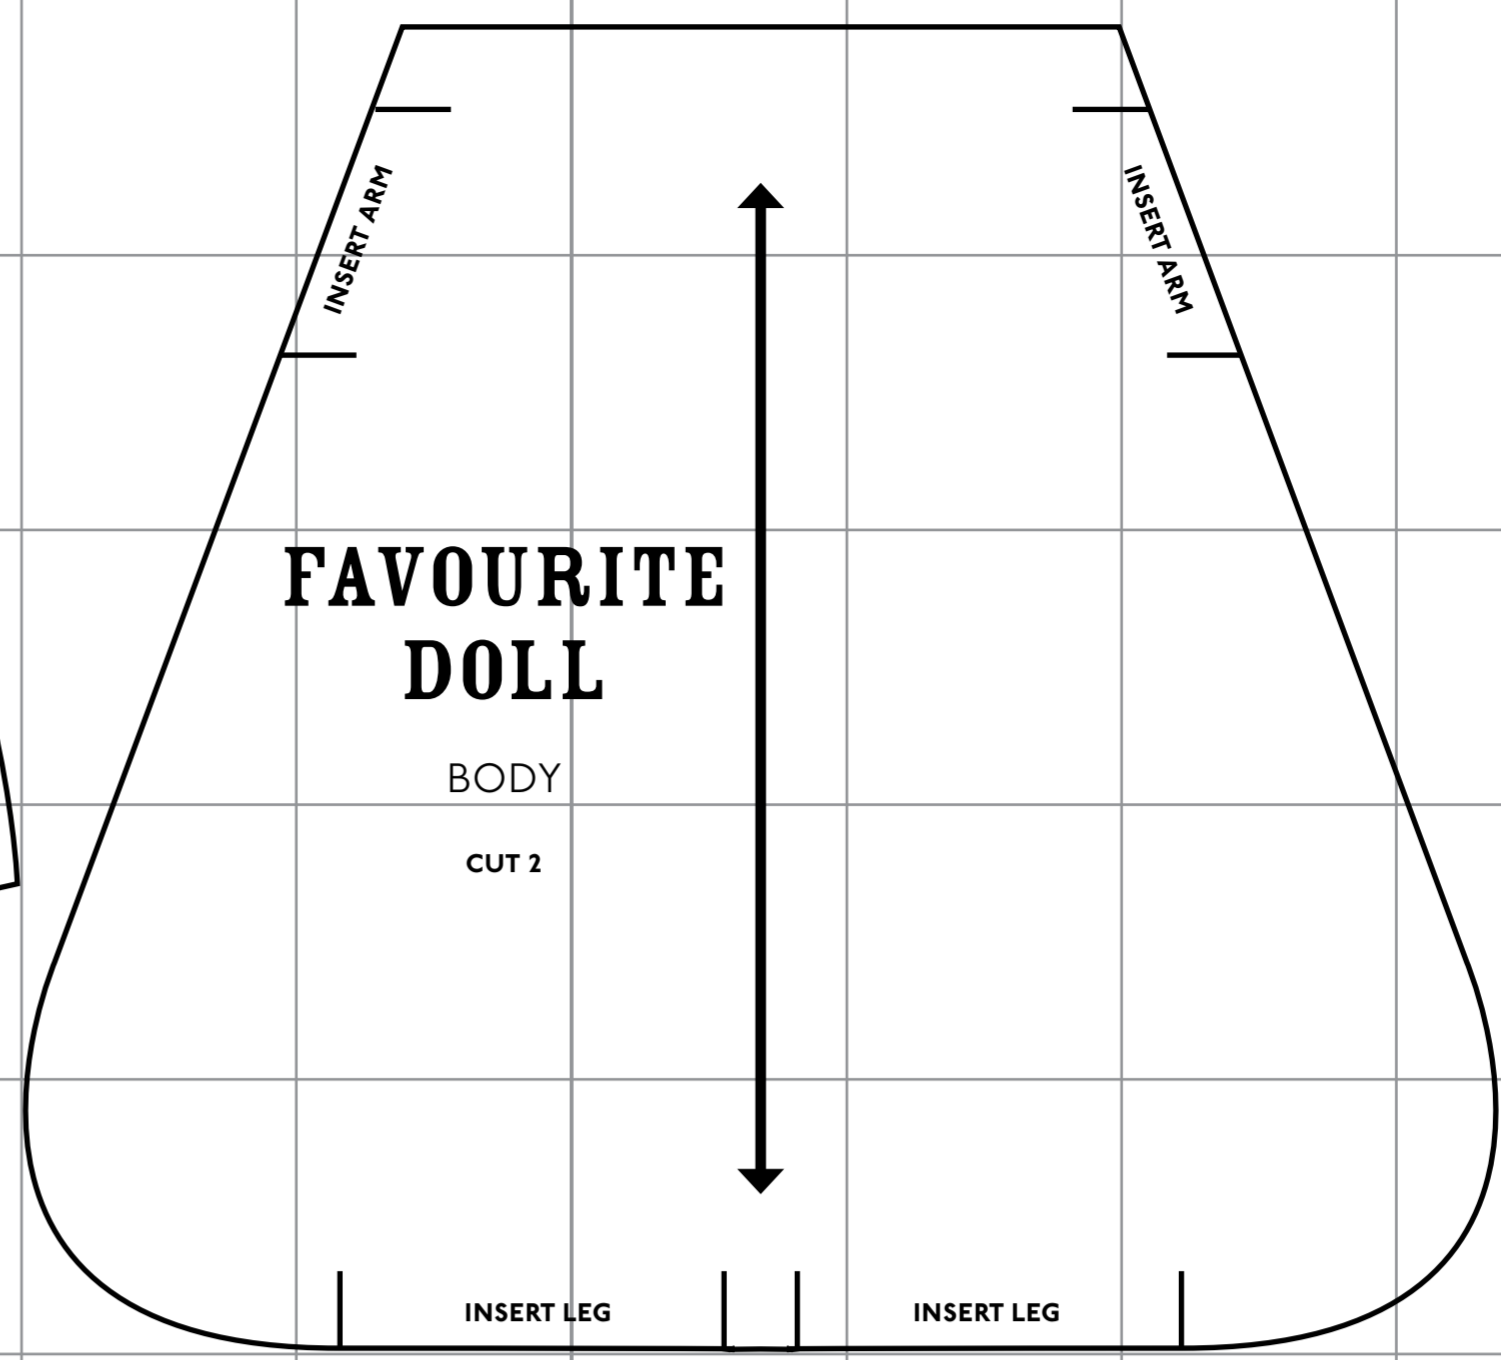

FAVOURITE DOLL

EYE
CUT 2
PER DOLL

FAVOURITE DOLL
BACK OF HEAD, STRAIGHT HAIR
CUT 1

FAVOURITE DOLL
BODY
CUT 2

FAVOURITE DOLL
LEG
CUT 4

STRAIGHT
HAIR
CUT 1
BONDED EDGE

GLASSES
CUT 1

FAVOURITE DOLL
FACE
CUT 1

FAVOURITE DOLL
BACK OF HEAD, CURLY HAIR
CUT 1

FAVOURITE DOLL
ARM
CUT 2
FOLD

FAVOURITE DOLL
BACK OF HEAD, BOY HAIR
CUT 1

BOY
HAIR
CUT 1
BONDED EDGE

STAR
APPLIQUE
CUT 1

CURLY
HAIR
CUT 1
BONDED EDGE

FAVOURITE DOLL
CAPE
CUT 1

FAVOURITE DOLL
CAPE
CUT 1