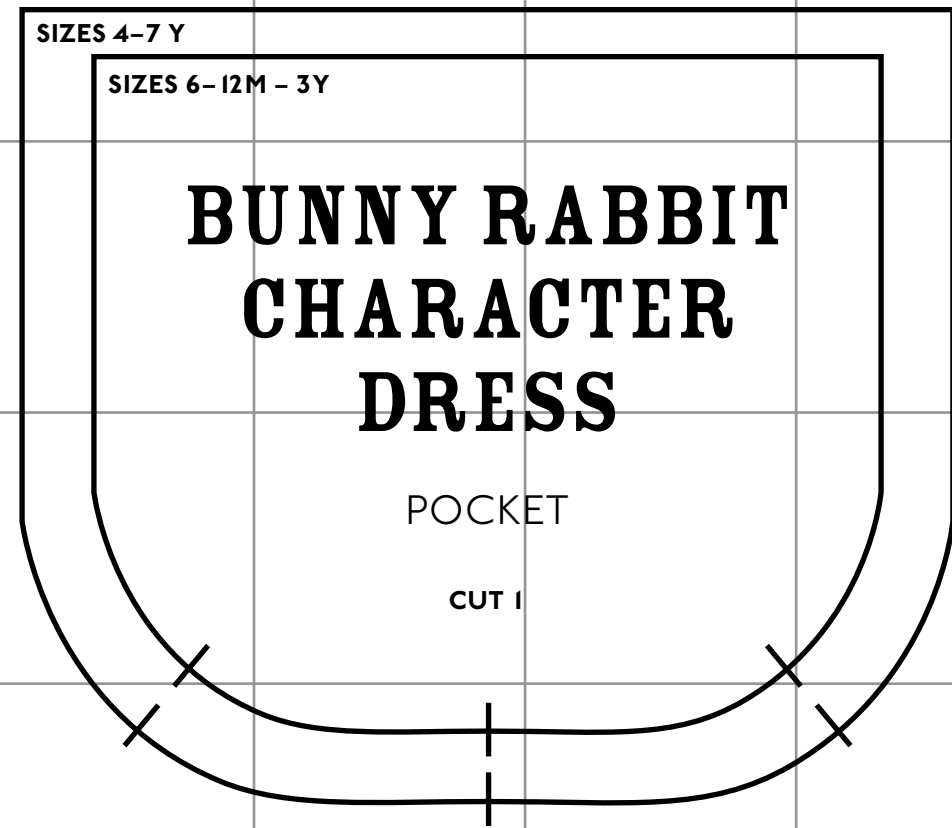

BUNNY RABBIT CHARACTER DRESS

FINISHED MEASUREMENTS

SIZE	LENGTH FROM SNP*	CHEST
6-18 months	44cm (17½in)	58cm (23in)
18 months-3 years	49cm (19½in)	62cm (24½in)
3-5 years	55cm (22in)	68cm (27in)
5-7 years	62cm (24½in)	75cm (30in)

*SNP - side neck point (measured from point on garment closest to neck)

WHISKER

CUT 6